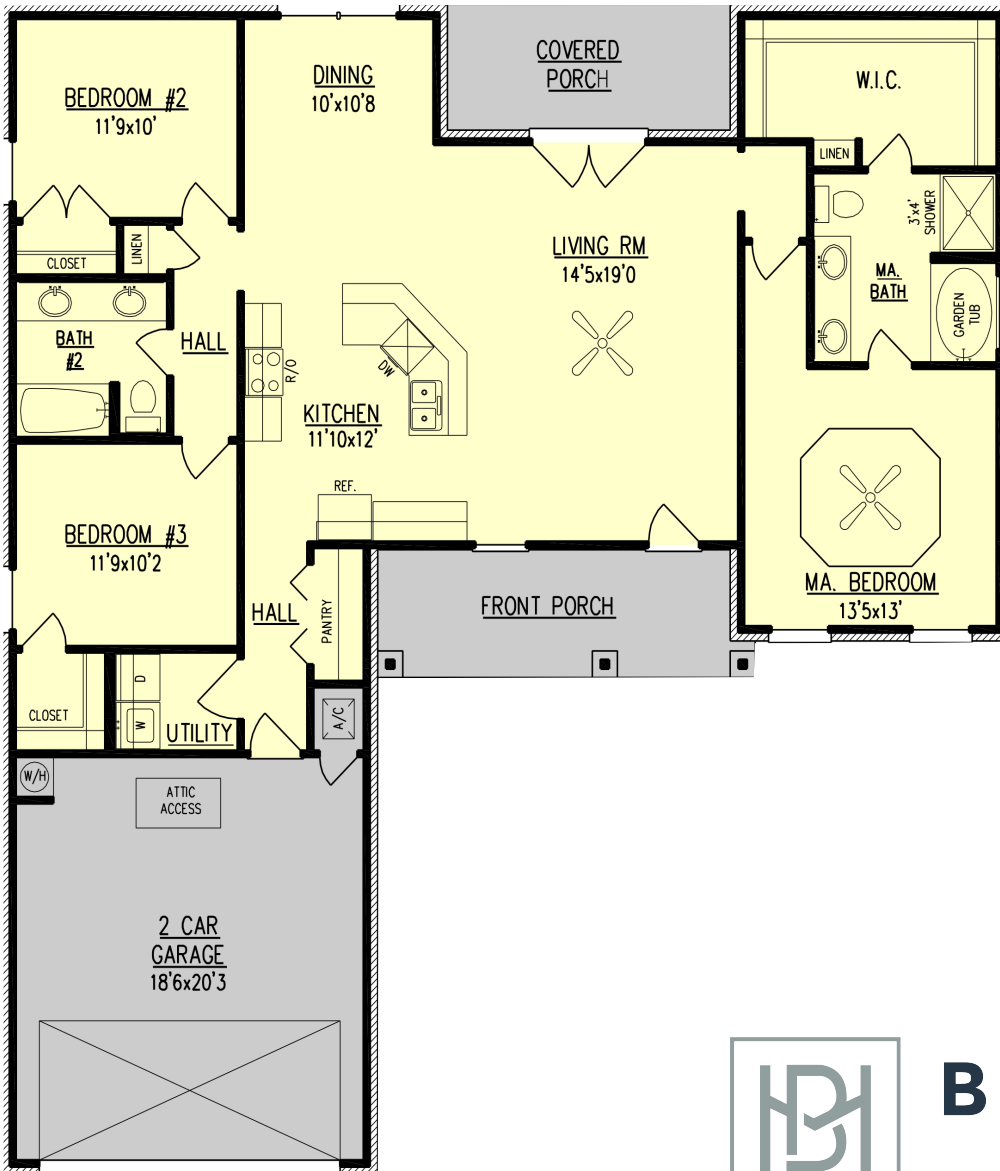

Vinemont

Home Features

Sq. Ft.:	1,651
Bedrooms:	3
Bathrooms:	2
Width:	53'-8"
Depth:	58'-10"

BENCHMARK
HOMES GROUP