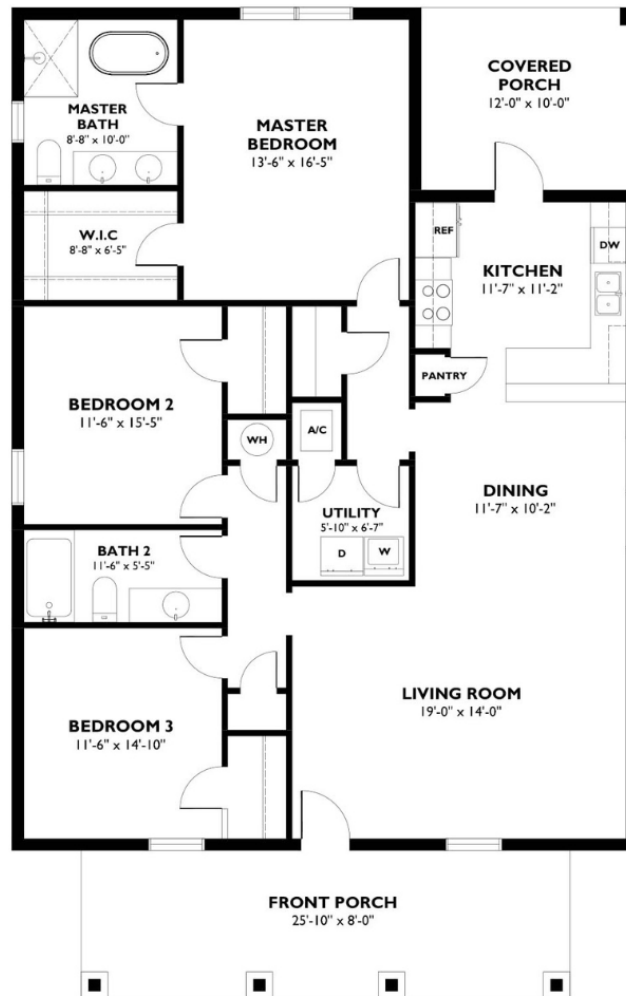

Pierce

1,499 SQ. FT.

3 BED
2 BATH

Width: 34'-10"
Depth: 50' -10"