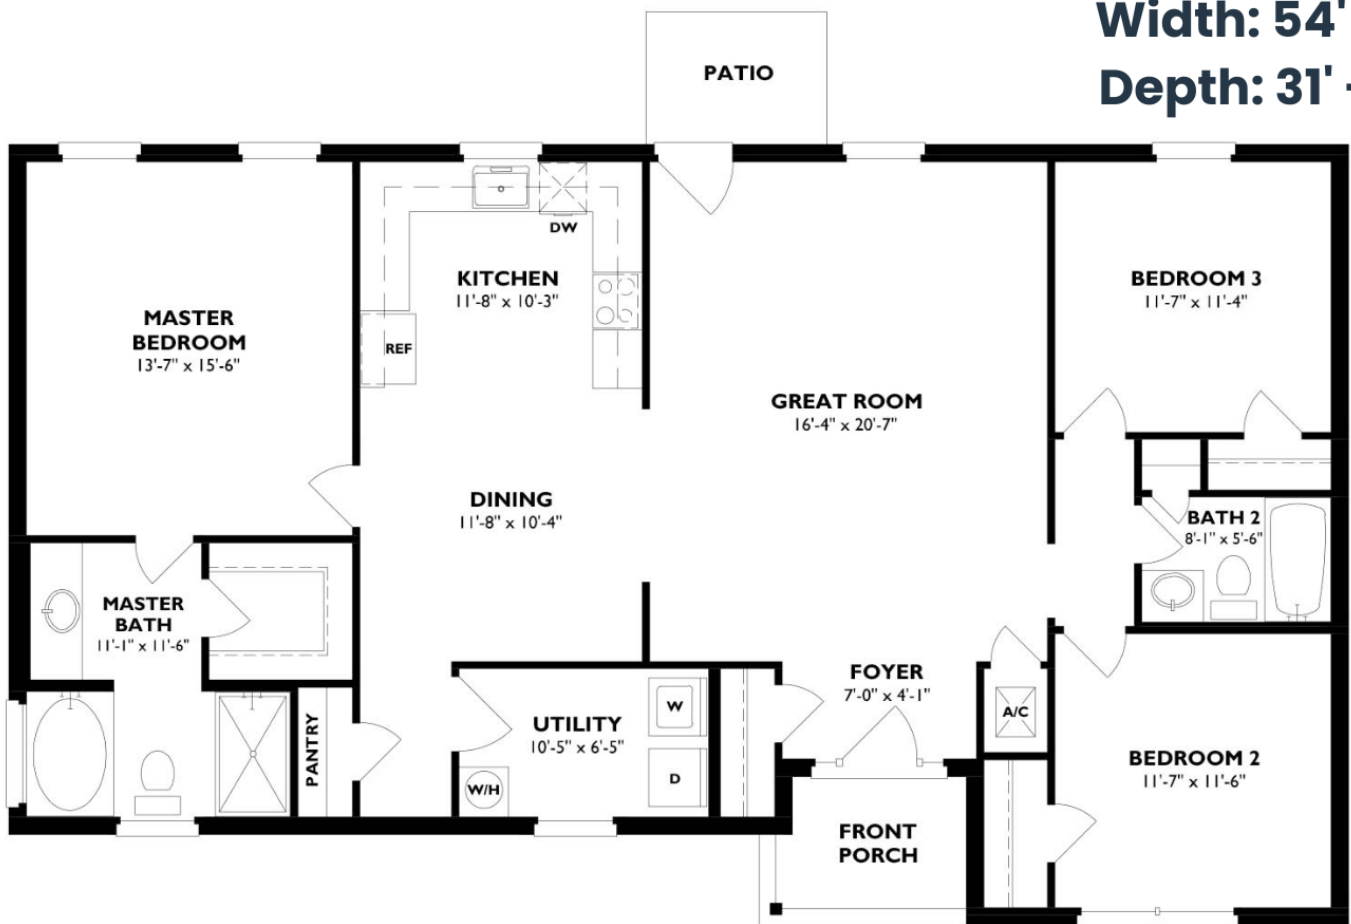

Camelia

1,543 SQ. FT.

3 BED
2 BATH

Width: 54' - 0"
Depth: 31' - 6"

This brochure is for illustrative purposes only.

Floor Plans, specifications, features, and dimensions are approximate and are subject to change without notice.