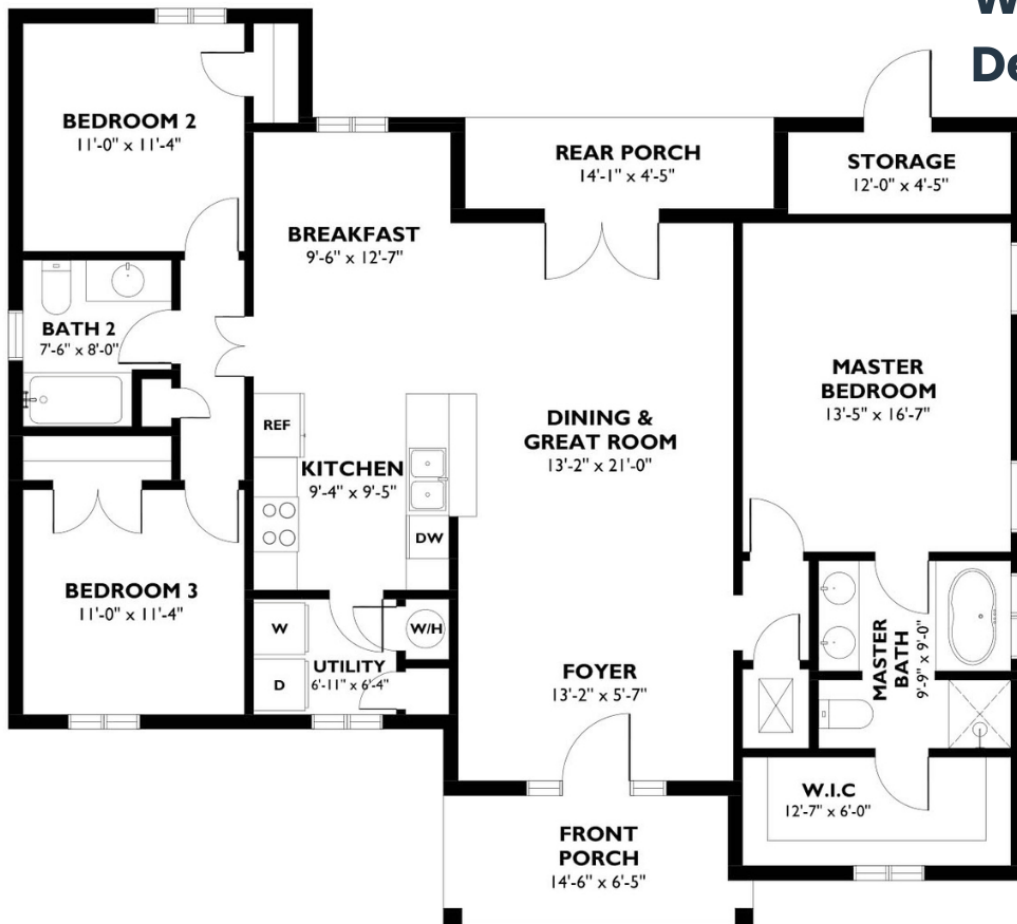

Barrington

1,406 SQ. FT.

3 BED
2 BATH

Width: 47' - 0"
Depth: 42' - 0"

This brochure is for illustrative purposes only.

Floor Plans, specifications, features, and dimensions are approximate and are subject to change without notice.