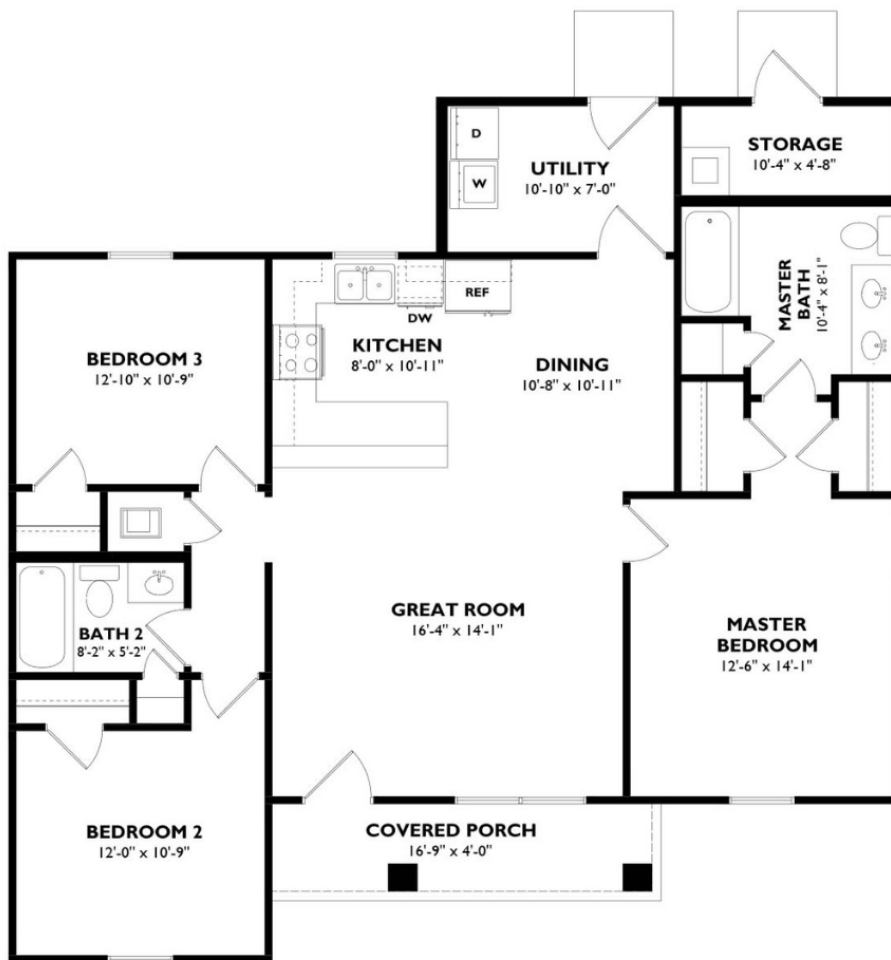

Ashton

1,278 SQ. FT.

3 BED
2 BATH

Width: 41' - 6"
Depth: 40' - 3"