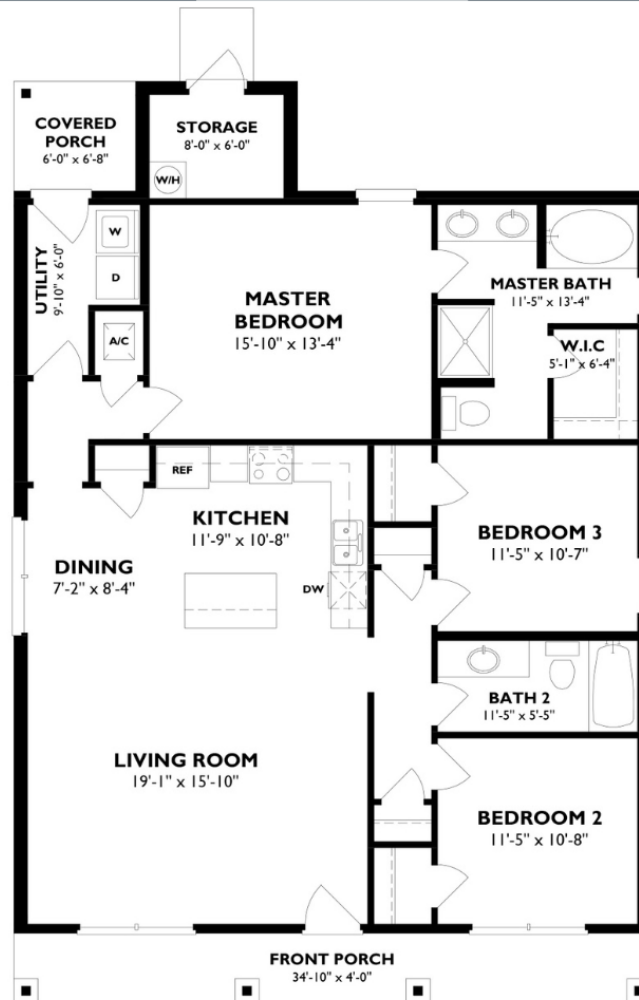

Chateau

1,404 SQ. FT.

3 BED
2 BATH

Width: 34'-10"
Depth: 50'-5"

This brochure is for illustrative purposes only. Floor Plans, specifications, features, and dimensions are approximate and are subject to change without notice.