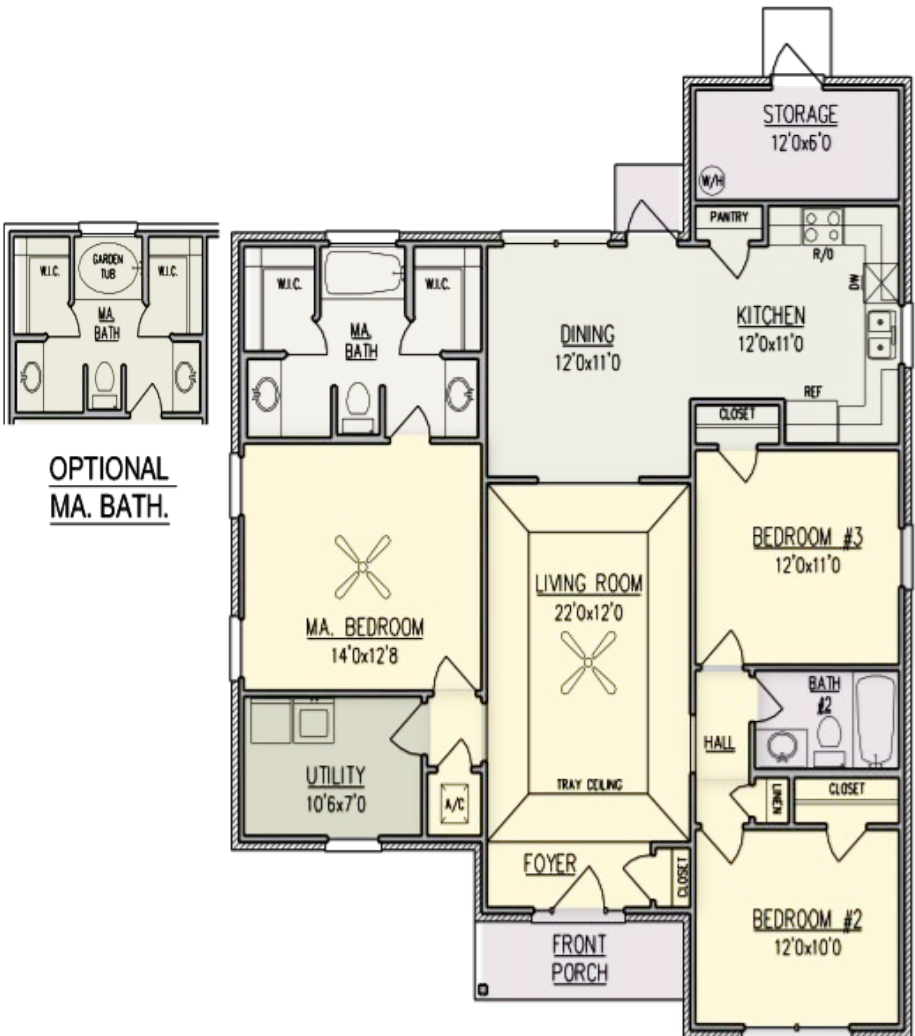

Heatherbrook

Home Features

Sq. Ft.:	1,400
Bedrooms:	3
Bathrooms:	2
Width:	40'-0"
Depth:	49'-4"

BENCHMARK
HOMES GROUP