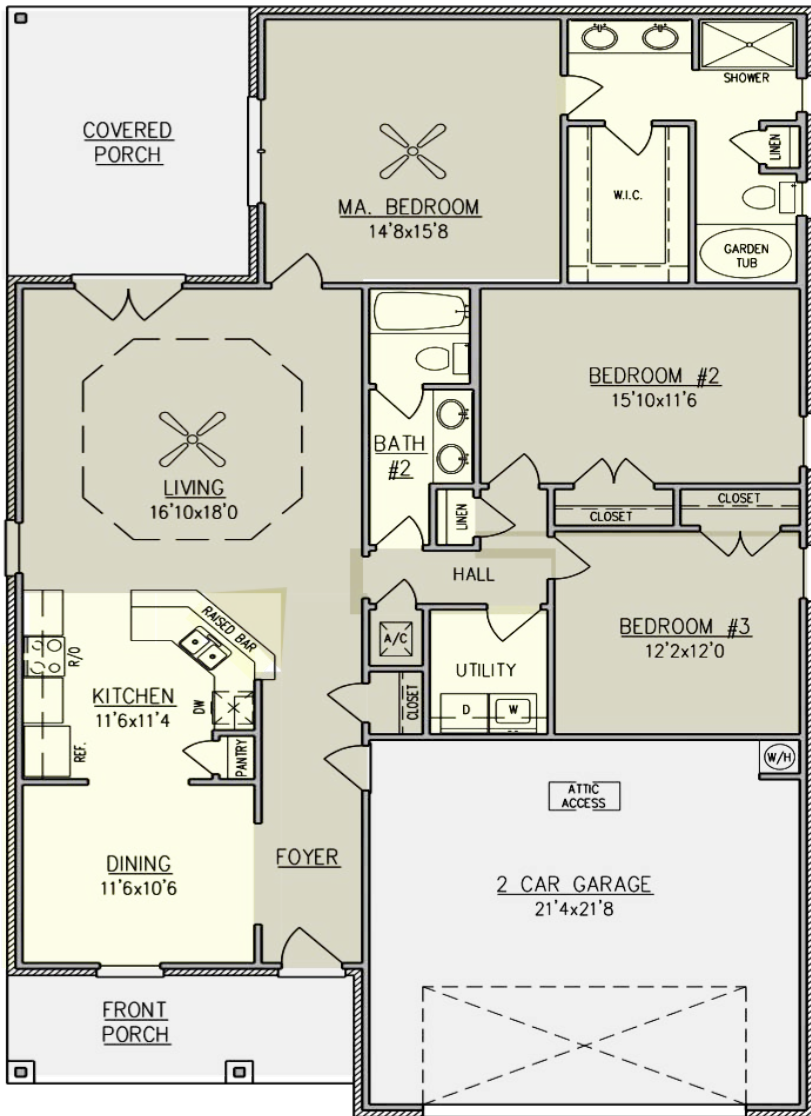

Grayson

Home Features

Sq. Ft.: 1,801

Bedrooms: 3

Bathrooms: 2

Width: 40'-0"

Depth: 66'-0"

BENCHMARK
HOMES GROUP