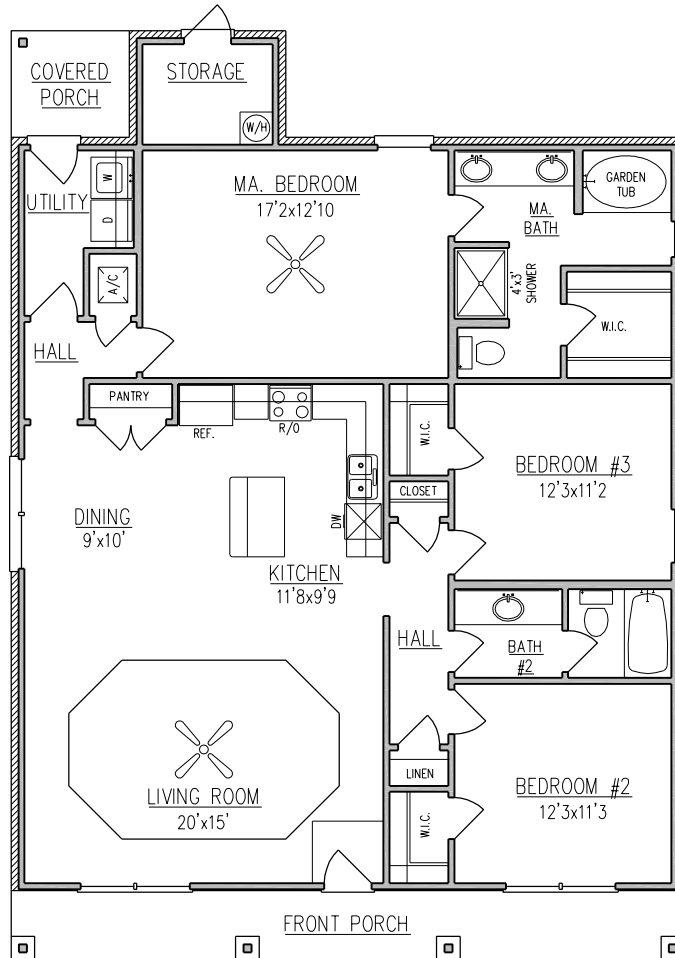

BRANDLY

1,608 SQ. FT.

ELEVATION (D)

WIDTH - 38'-0"
DEPTH - 52'-5"

NOTE: ALL DIMENSIONS APPROXIMATE

For more information call:
(251) 473-8600 Office
1-800-924-7288 Toll Free
Or visit our website at www.brickhome.net

BRANDLY

1,608 SQ. FT.

ELEVATION (A)

ELEVATION (B)

ELEVATION (C)

NOTE: ALL DIMENSIONS APPROXIMATE

For more information call:
(251) 473-8600 Office
1-800-924-7288 Toll Free
Or visit our website at www.brickhome.net