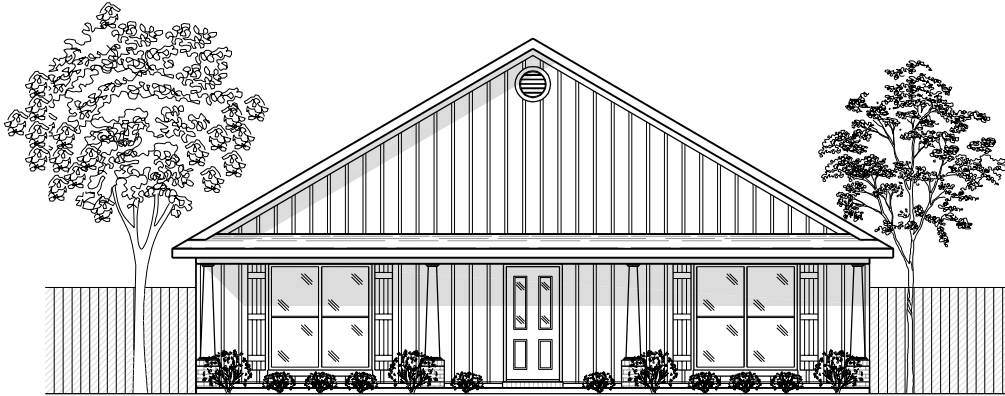

BRANDLY

1,608 SQ. FT.

ELEVATION (D)

WIDTH - 38'-0"
DEPTH - 52'-5"

NOTE: ALL DIMENSIONS APPROXIMATE

For more information call:
(251) 473-8600 Office
1-800-924-7288 Toll Free
Or visit our website at www.brickhome.net

BRANDLY

1,608 SQ. FT.

ELEVATION (A)

ELEVATION (B)

ELEVATION (C)

NOTE: ALL DIMENSIONS APPROXIMATE

For more information call:
(251) 473-8600 Office
1-800-924-7288 Toll Free
Or visit our website at www.brickhome.net