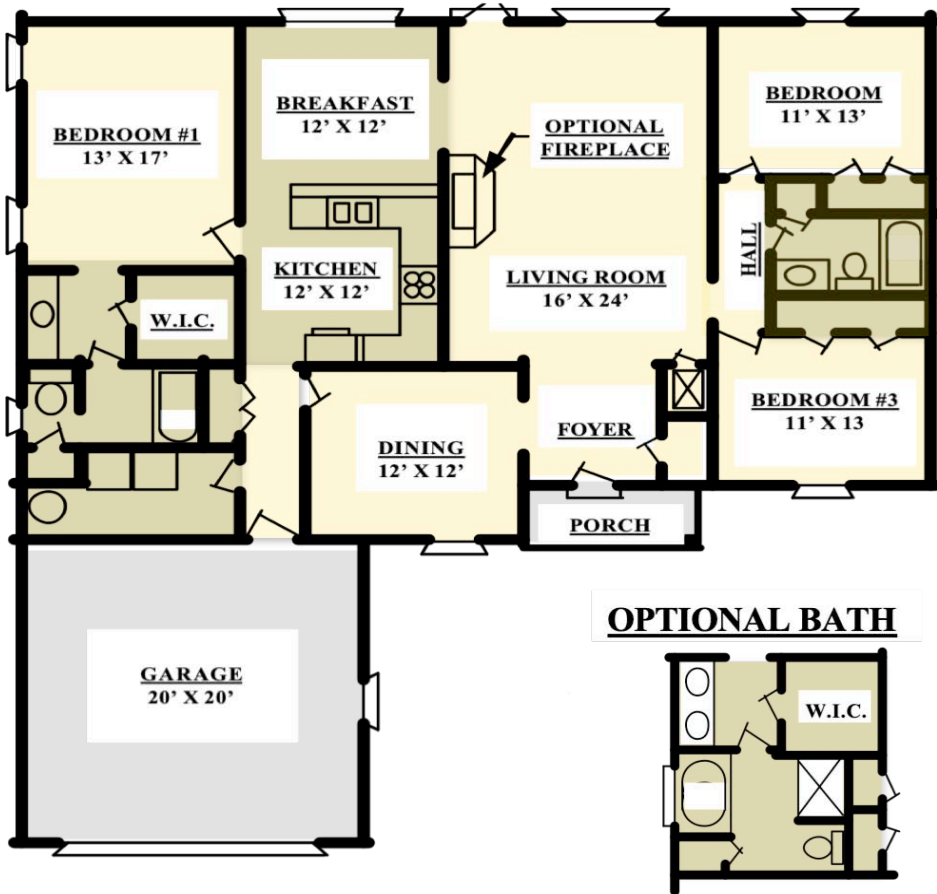

## Home Features

Sq. Ft.:	1,907
Bedrooms:	3
Bathrooms:	2
Width:	55'-0"
Depth:	56'-10"

**BENCHMARK**  
HOMES GROUP