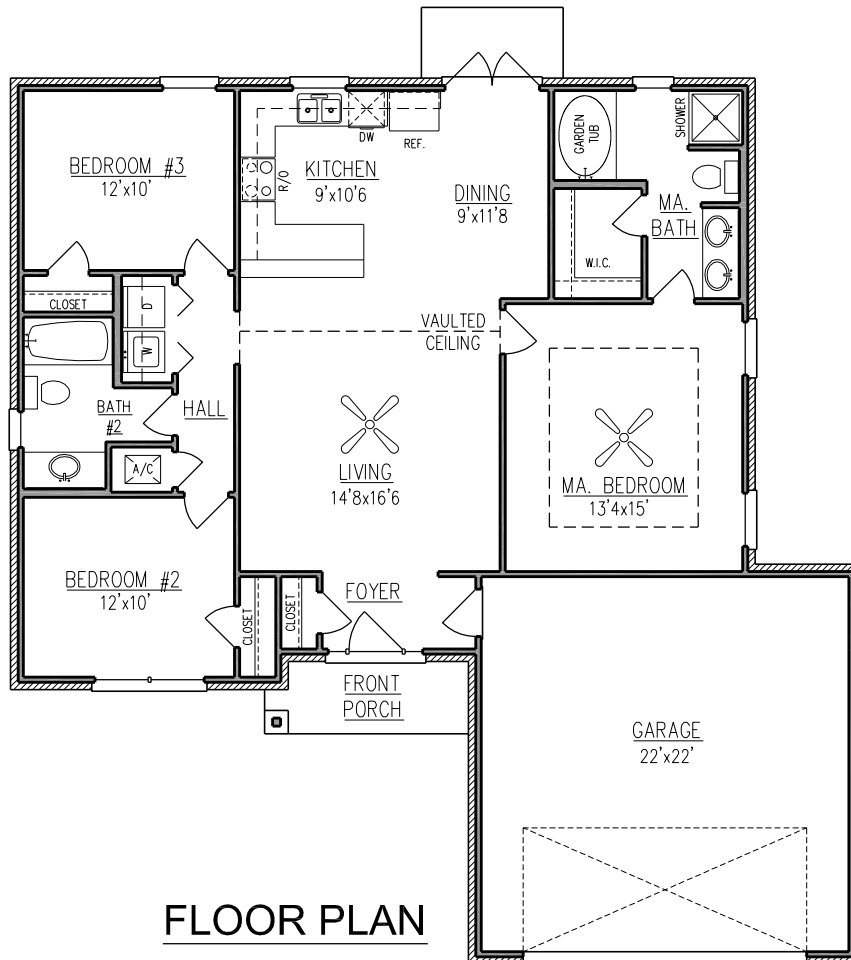

# BELLEME

1,334 Sq. Ft.

ELEVATION (D)

FLOOR PLAN

WIDTH - 48'-0"  
DEPTH - 50'-0"

NOTE: ALL DIMENSIONS APPROXIMATE

For more information call:  
(251) 473-8600 Office  
1-800-924-7288 Toll Free  
Or visit our website at [www.brickhome.net](http://www.brickhome.net)

BROCHURE IS AN EXAMPLE NOT AN EXACT REPRESENTATION. ELEVATION AND FEATURES MAY DIFFER.

# BELLEME

1,334 Sq. Ft.

ELEVATION (A)

ELEVATION (B)

ELEVATION (C)

NOTE: ALL DIMENSIONS APPROXIMATE

For more information call:  
(251) 473-8600 Office  
1-800-924-7288 Toll Free  
Or visit our website at [www.brickhome.net](http://www.brickhome.net)