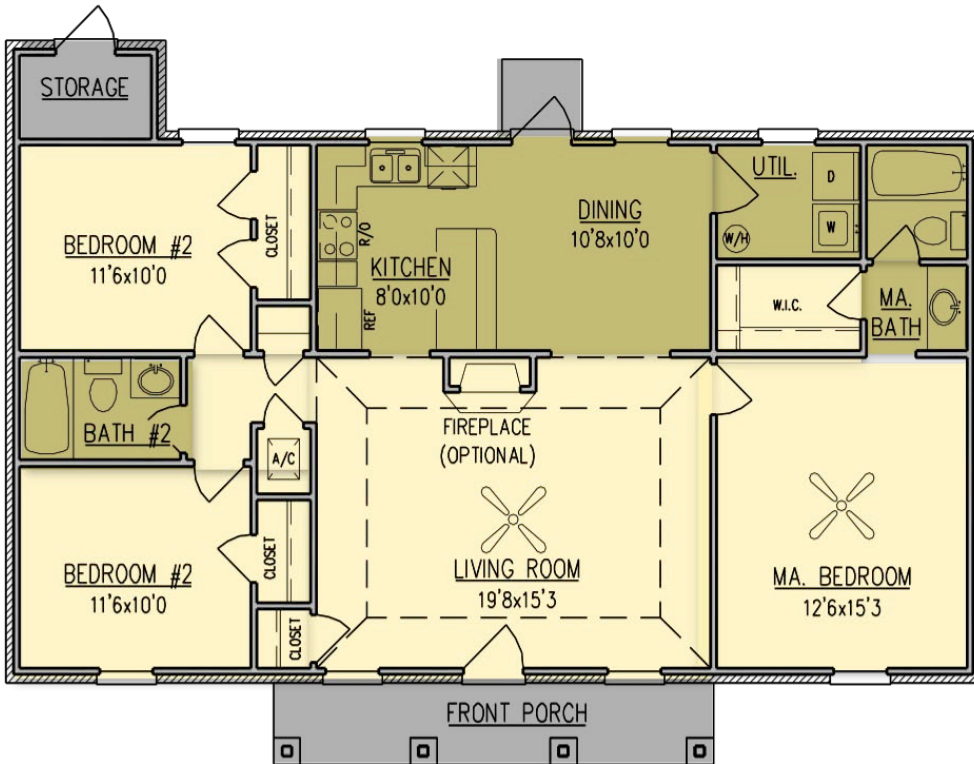

## Home Features

Sq. Ft.: 1,315

Bedrooms: 3

Bathrooms: 2

Width: 48'-10"

Depth: 35'-5"

**BENCHMARK**  
HOMES GROUP