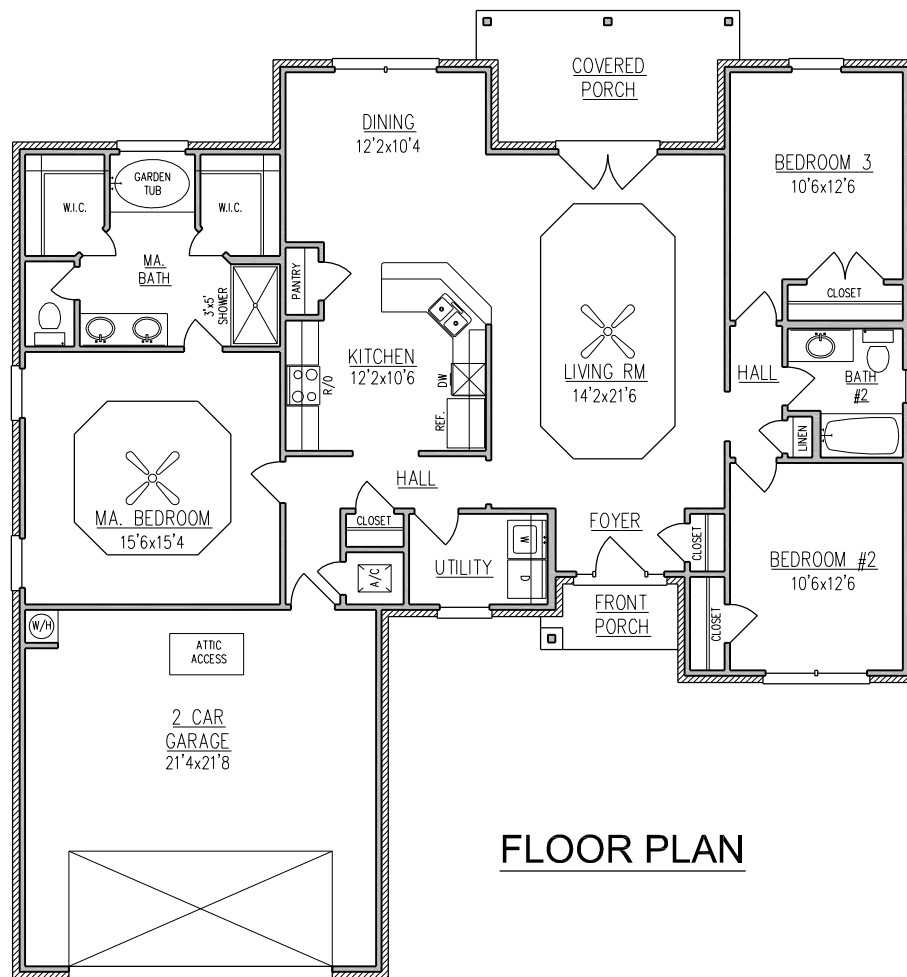

PINEWOOD

1,677 SQ. FT.

ELEVATION (D)

FLOOR PLAN

WIDTH - 56'-10"
DEPTH - 57'-10"

NOTE: ALL DIMENSIONS APPROXIMATE

For more information call:
(251) 473-8600 Office
1-800-924-7288 Toll Free
Or visit our website at www.brickhome.net

BROCHURE IS AN EXAMPLE NOT AN EXACT REPRESENTATION. ELEVATION AND FEATURES MAY DIFFER.

PINEWOOD

1,677 SQ. FT.

ELEVATION (A)

ELEVATION (B)

ELEVATION (C)

NOTE: ALL DIMENSIONS APPROXIMATE

For more information call:
(251) 473-8600 Office
1-800-924-7288 Toll Free
Or visit our website at www.brickhome.net