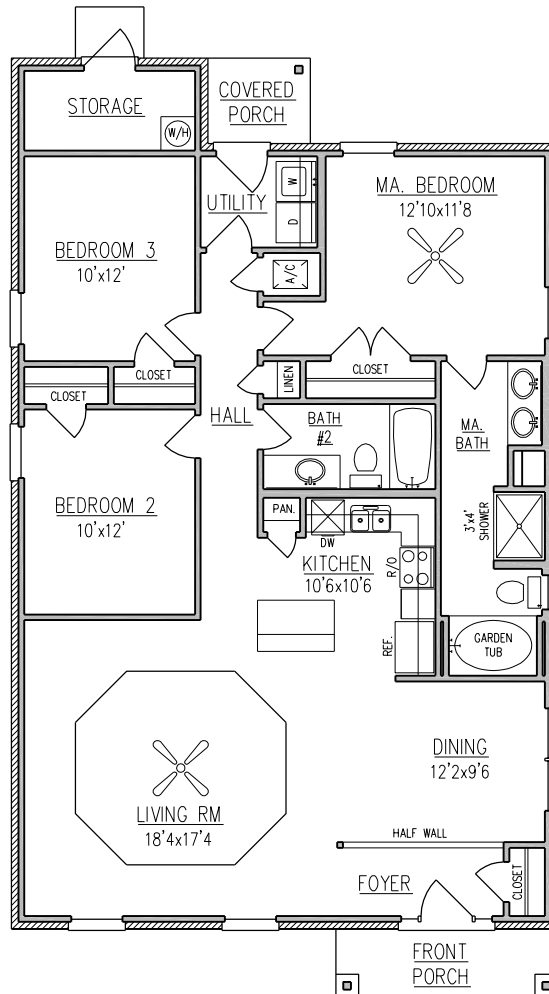

GLENDALE

1,467 SQ. FT.

ELEVATION (D)

WIDTH - 32'-0"
DEPTH - 55'-0"

NOTE: ALL DIMENSIONS APPROXIMATE

For more information call:
(251) 473-8600 Office
1-800-924-7288 Toll Free
Or visit our website at www.brickhome.net

GLENDALE

1,467 SQ. FT.

ELEVATION (A)

ELEVATION (B)

ELEVATION (C)

NOTE: ALL DIMENSIONS APPROXIMATE

For more information call:
(251) 473-8600 Office
1-800-924-7288 Toll Free
Or visit our website at www.brickhome.net

BROCHURE IS AN EXAMPLE NOT AN EXACT REPRESENTATION. ELEVATION AND FEATURES MAY DIFFER.