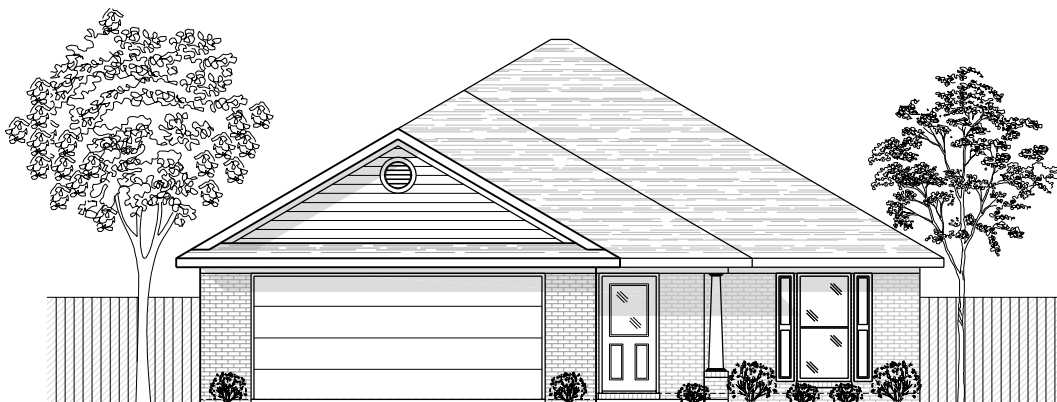

# DRAYTON

1,397 SQ. FT.

ELEVATION (D)

FLOOR PLAN

WIDTH - 40'-0"  
DEPTH - 56'-0"

NOTE: ALL DIMENSIONS APPROXIMATE

For more information call:  
(251) 473-8600 Office  
1-800-924-7288 Toll Free  
Or visit our website at [www.brickhome.net](http://www.brickhome.net)

# DRAYTON

1,397 SQ. FT.

ELEVATION (A)

ELEVATION (B)

ELEVATION (C)

NOTE: ALL DIMENSIONS APPROXIMATE

For more information call:  
(251) 473-8600 Office  
1-800-924-7288 Toll Free  
Or visit our website at [www.brickhome.net](http://www.brickhome.net)