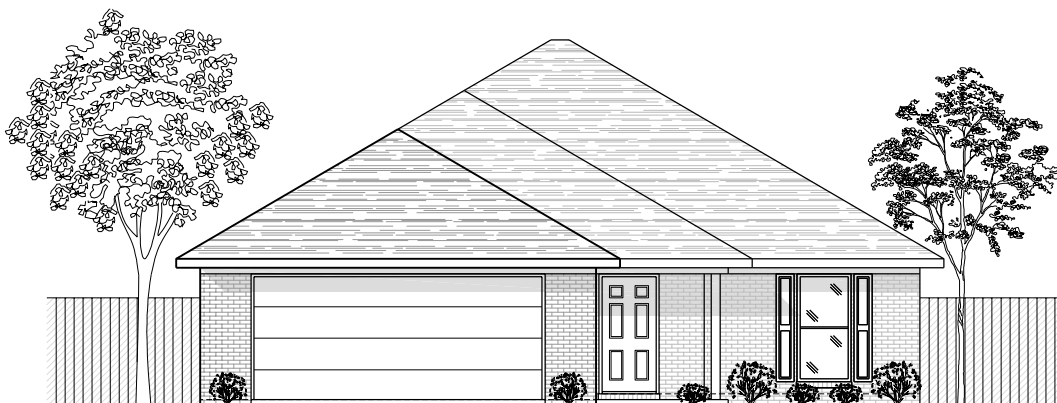

# DRAYTON

1,397 SQ. FT.

ELEVATION (D)

FLOOR PLAN

WIDTH - 40'-0"  
DEPTH - 56'-0"

NOTE: ALL DIMENSIONS APPROXIMATE

For more information call:  
(251) 473-8600 Office  
1-800-924-7288 Toll Free  
Or visit our website at [www.brickhome.net](http://www.brickhome.net)

# DRAYTON

1,397 SQ. FT.

ELEVATION (A)

ELEVATION (B)

ELEVATION (C)

NOTE: ALL DIMENSIONS APPROXIMATE

For more information call:  
(251) 473-8600 Office  
1-800-924-7288 Toll Free  
Or visit our website at [www.brickhome.net](http://www.brickhome.net)