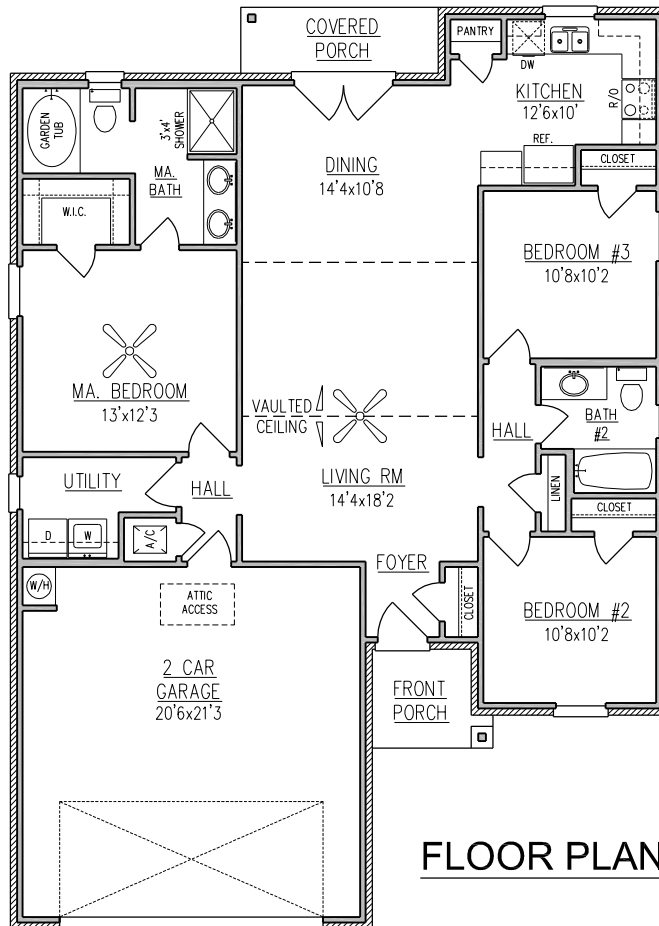

# DRAYTON

1,397 SQ. FT.

ELEVATION (D)

FLOOR PLAN

WIDTH - 40'-0"  
DEPTH - 56'-0"

NOTE: ALL DIMENSIONS APPROXIMATE

For more information call:  
(251) 473-8600 Office  
1-800-924-7288 Toll Free  
Or visit our website at [www.brickhome.net](http://www.brickhome.net)

# DRAYTON

1,397 SQ. FT.

ELEVATION (A)

ELEVATION (B)

ELEVATION (C)

NOTE: ALL DIMENSIONS APPROXIMATE

For more information call:  
(251) 473-8600 Office  
1-800-924-7288 Toll Free  
Or visit our website at [www.brickhome.net](http://www.brickhome.net)