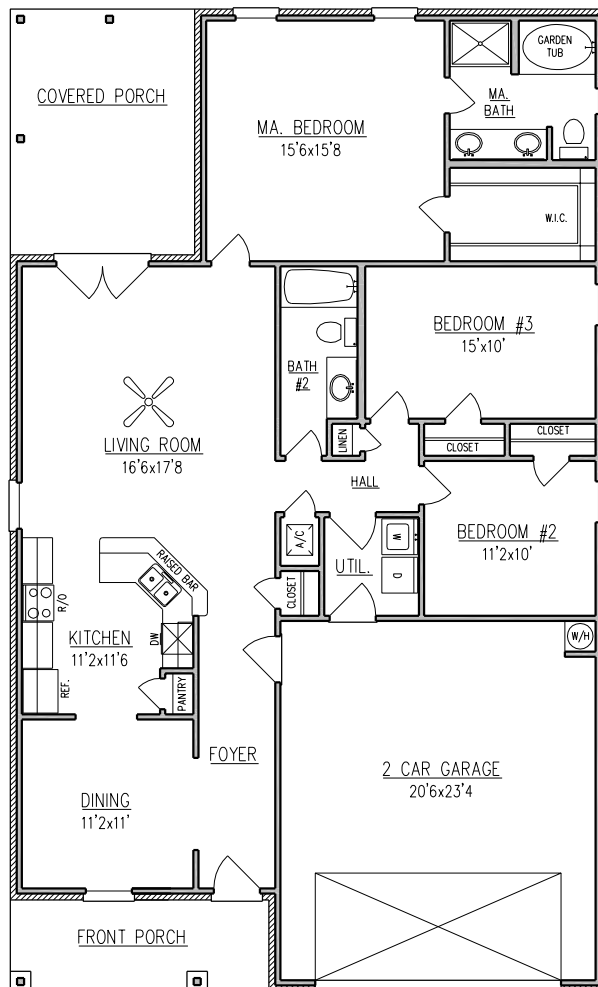

MADISON

1,674 SQ. FT.

ELEVATION (D)

FLOOR PLAN

WIDTH - 38'-10"
DEPTH - 64'-0"

NOTE: ALL DIMENSIONS APPROXIMATE

For more information call:
(251) 473-8600 Office
1-800-924-7288 Toll Free
Or visit our website at www.brickhome.net

BROCHURE IS AN EXAMPLE NOT AN EXACT REPRESENTATION. ELEVATION AND FEATURES MAY DIFFER.

MADISON

1,674 Sq. Ft.

ELEVATION (A)

ELEVATION (B)

ELEVATION (C)

NOTE: ALL DIMENSIONS APPROXIMATE

For more information call:
(251) 473-8600 Office
1-800-924-7288 Toll Free
Or visit our website at www.brickhome.net

BROCHURE IS AN EXAMPLE NOT AN EXACT REPRESENTATION. ELEVATION AND FEATURES MAY DIFFER.