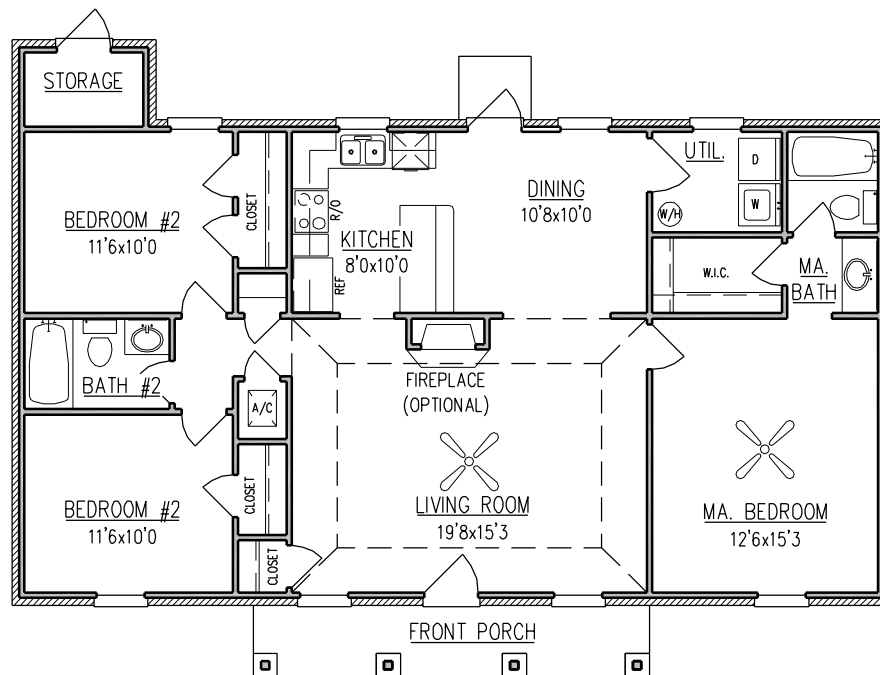

ASHLEY

1,315 Sq. Ft.

ELEVATION (D)

FLOOR PLAN

WIDTH - 48'-10"
DEPTH - 35'-5"

NOTE: ALL DIMENSIONS APPROXIMATE

For more information call:
(251) 473-8600 Office
1-800-924-7288 Toll Free
Or visit our website at www.brickhome.net

BROCHURE IS AN EXAMPLE NOT AN EXACT REPRESENTATION. ELEVATION AND FEATURES MAY DIFFER.

ASHLEY

1,315 Sq. Ft.

ELEVATION (A)

ELEVATION (B)

ELEVATION (C)

NOTE: ALL DIMENSIONS APPROXIMATE

For more information call:
(251) 473-8600 Office
1-800-924-7288 Toll Free
Or visit our website at www.brickhome.net