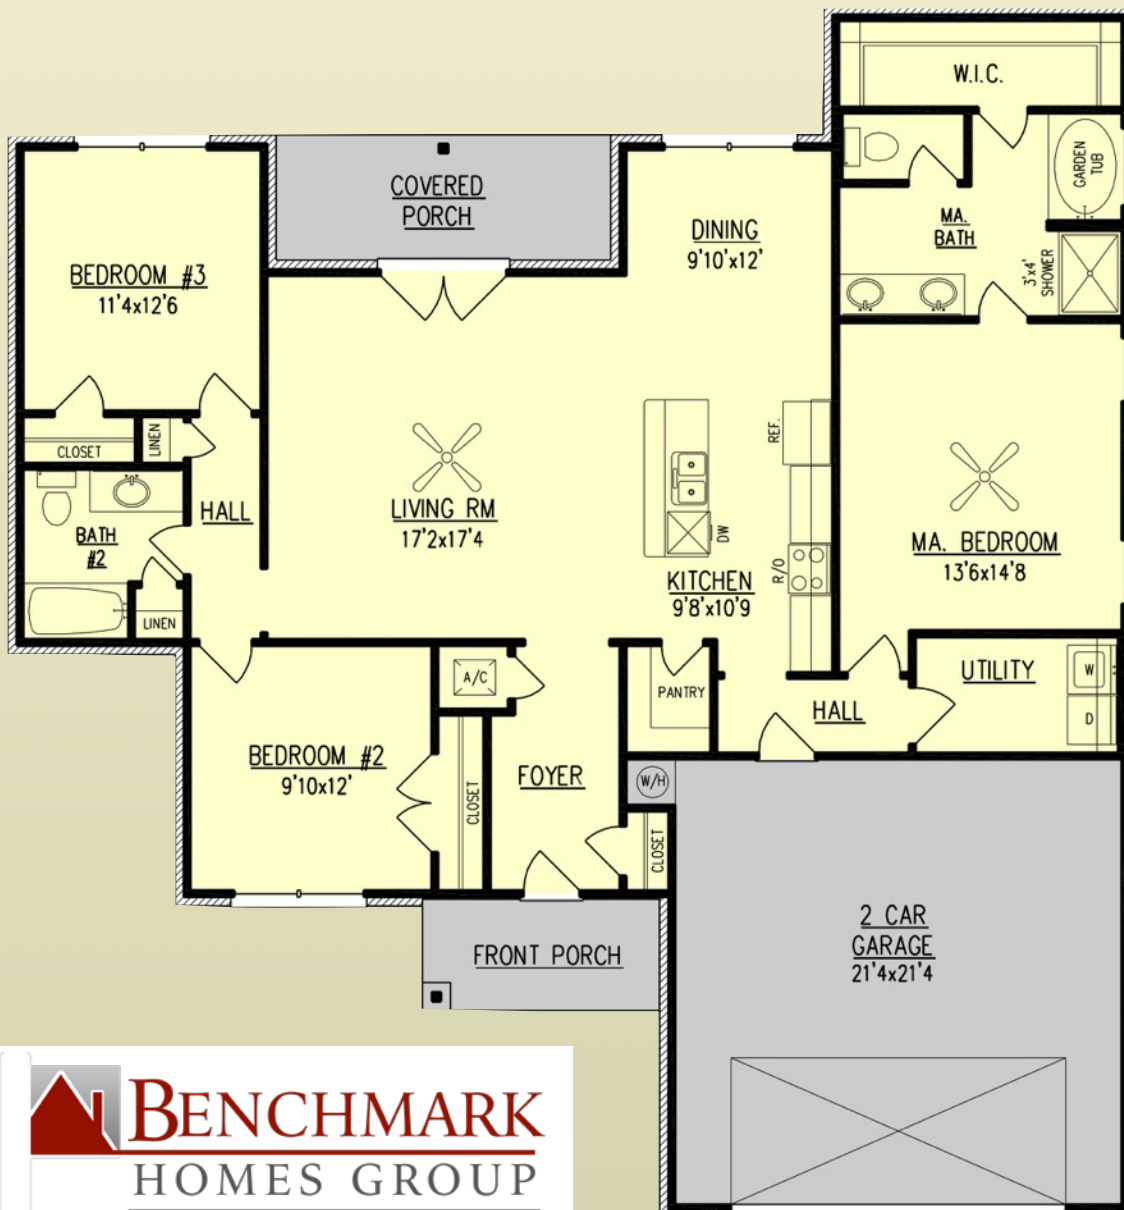

# Castleton

1,741 Sq. Ft.

- 3 Bedroom
- 2 Bath
- Split Bedroom Design
- 9' Ceilings
- Double Garage with Automatic Door Opener & Two Wireless Remotes
- Whole House Water Panel
- Hardwood Floors
- Ceramic Tile in Wet Areas
- Oversized Soaking Tub with Tile Surround
- Separate Shower with Glass Door
- Granite Counter Tops
- Large Walk-In Closet
- Stainless Steel GE Appliances
- 2-10 Home Buyers Warranty