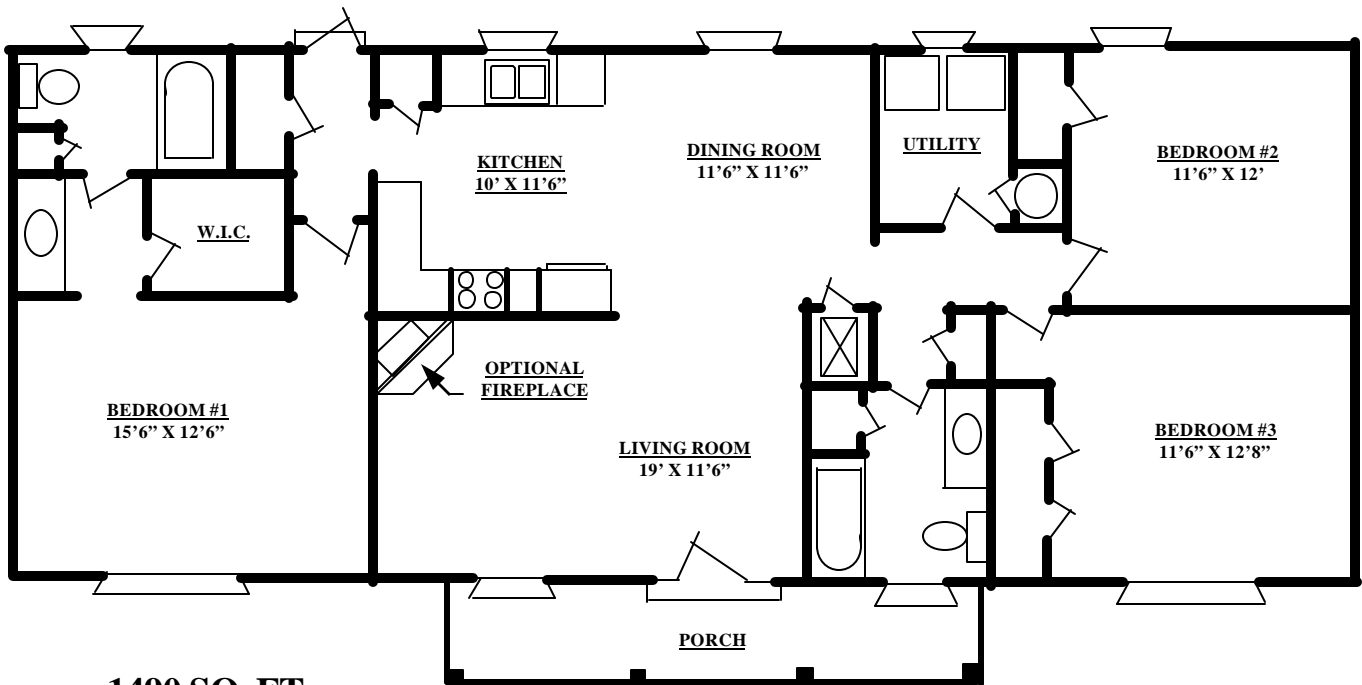

# OAKDALE

1490 SQ. FT.

3/2

—1490 SQ. FT.—  
WIDTH - 60'- 0"  
DEPTH - 28'- 10"

NOTE: ALL DIMENSIONS APPROXIMATE  
NOTE: OVERSIZED TUB OPTIONAL IN BATH #1

Mobile Office (251) 473-8600 Fax (251) 473-8797  
Foley Office (251) 943-7097 Fax (251)943-7096  
Customer Service (800) 924-7288 www.BrickHome.net