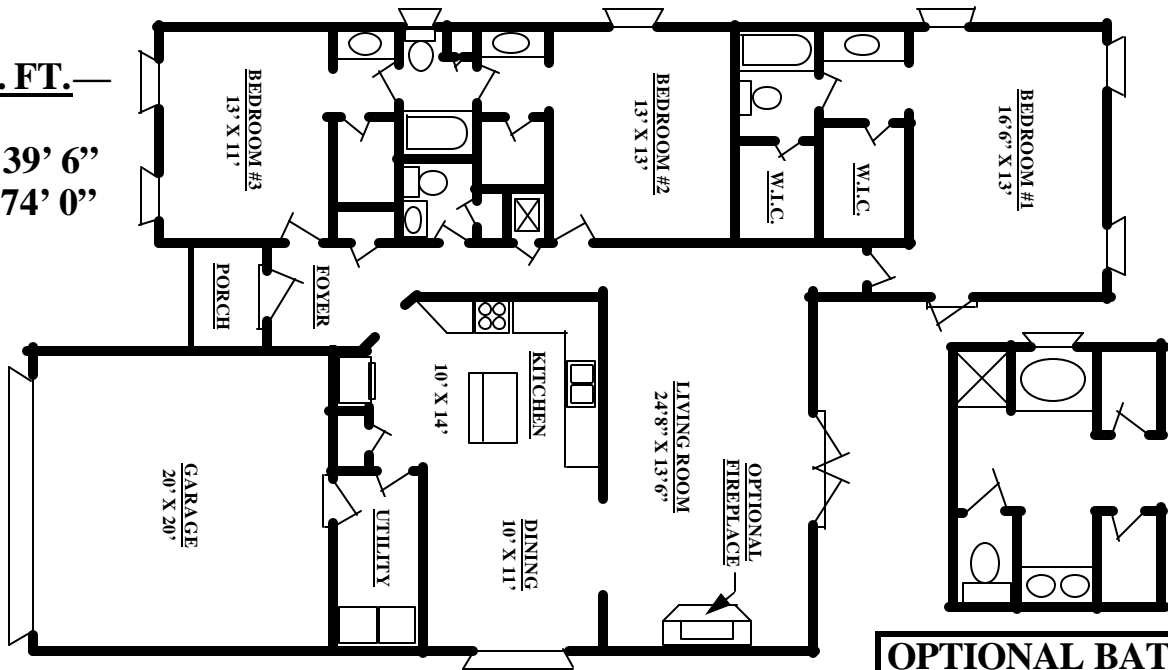

HAMPTON

1,862 SQ. FT.

—1862 SQ. FT.—
WIDTH - 39' 6"
DEPTH - 74' 0"

NOTE : ALL DIMENSIONS APPROXIMATE
 NOTE: OVERSIZED TUB OPTIONAL IN BATH #1

OPTIONAL BATH
 Layout reduces MBR by 5"
 &
 BR #2 by 3"

Mobile Office (251) 473-8600 Fax (251) 473-8797
 Foley Office (251) 943-7097 Fax (251)943-7096
 Customer Service (800) 924-7288 www.BrickHome.net