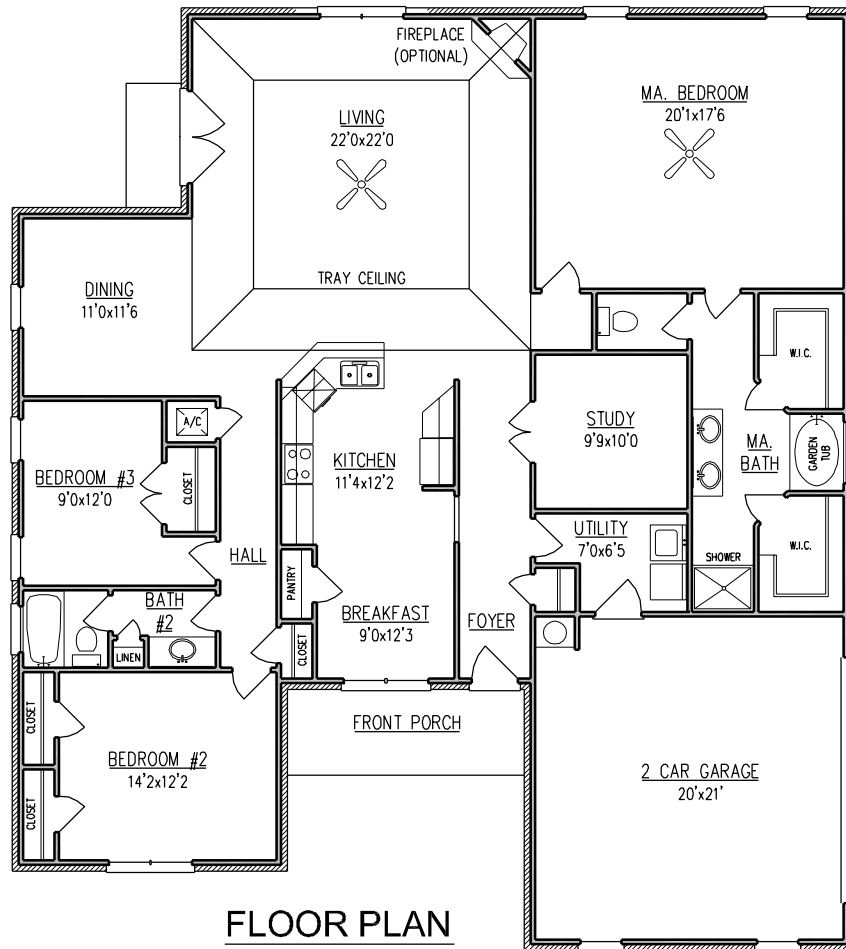

BAYVIEW

2,401 Sq. Ft.

ELEVATION (D)

FLOOR PLAN

WIDTH - 54'-10"
DEPTH - 61'-4"

NOTE: ALL DIMENSIONS APPROXIMATE

For more information call:
(251) 473-8600 Office
1-800-924-7288 Toll Free
Or visit our website at www.brickhome.net

BROCHURE IS AN EXAMPLE NOT AN EXACT REPRESENTATION. ELEVATION AND FEATURES MAY DIFFER.

BAYVIEW

2,401 Sq. Ft.

ELEVATION (A)

ELEVATION (B)

ELEVATION (C)

NOTE: ALL DIMENSIONS APPROXIMATE

For more information call:
(251) 473-8600 Office
1-800-924-7288 Toll Free
Or visit our website at www.brickhome.net

BROCHURE IS AN EXAMPLE NOT AN EXACT REPRESENTATION. ELEVATION AND FEATURES MAY DIFFER.