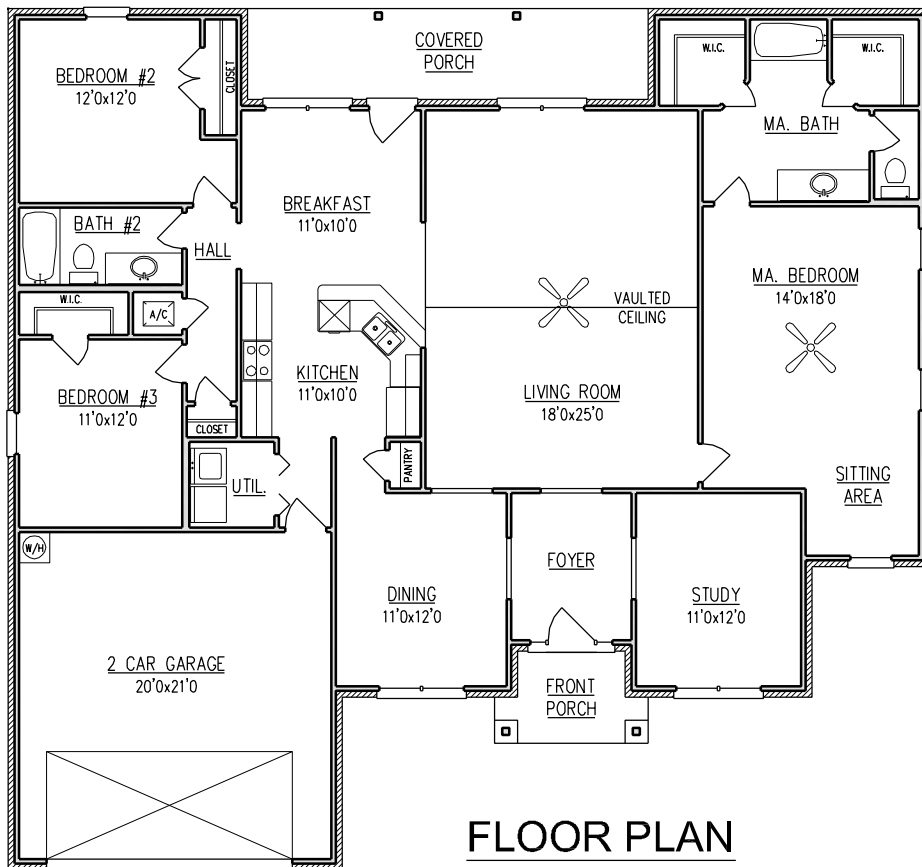

# WHITFIELD

2,223 Sq. Ft.

ELEVATION (D)

FLOOR PLAN

OPTIONAL  
MA. BATH.

WIDTH - 60'-0"  
DEPTH - 56'-1"

NOTE: ALL DIMENSIONS APPROXIMATE

For more information call:  
(251) 473-8600 Office  
1-800-924-7288 Toll Free  
Or visit our website at [www.brickhome.net](http://www.brickhome.net)

# WHITFIELD

2,223 Sq. Ft.

ELEVATION (A)

ELEVATION (B)

ELEVATION (C)

NOTE: ALL DIMENSIONS APPROXIMATE

EQUAL HOUSING  
OPPORTUNITY

For more information call:  
(251) 473-8600 Office  
1-800-924-7288 Toll Free  
Or visit our website at [www.brickhome.net](http://www.brickhome.net)

BROCHURE IS AN EXAMPLE NOT AN EXACT REPRESENTATION. ELEVATION AND FEATURES MAY DIFFER.