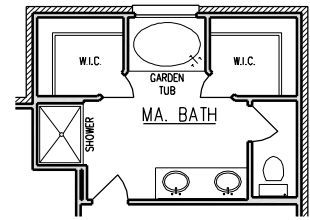

# WHITFIELD

2,223 Sq. Ft.

ELEVATION (D)

FLOOR PLAN

OPTIONAL  
MA. BATH.

WIDTH - 60'-0"  
DEPTH - 56'-1"

NOTE: ALL DIMENSIONS APPROXIMATE

For more information call:  
(251) 473-8600 Office  
1-800-924-7288 Toll Free  
Or visit our website at [www.brickhome.net](http://www.brickhome.net)

# WHITFIELD

2,223 Sq. Ft.

ELEVATION (A)

ELEVATION (B)

ELEVATION (C)

NOTE: ALL DIMENSIONS APPROXIMATE

EQUAL HOUSING  
OPPORTUNITY

For more information call:  
(251) 473-8600 Office  
1-800-924-7288 Toll Free  
Or visit our website at [www.brickhome.net](http://www.brickhome.net)

BROCHURE IS AN EXAMPLE NOT AN EXACT REPRESENTATION. ELEVATION AND FEATURES MAY DIFFER.