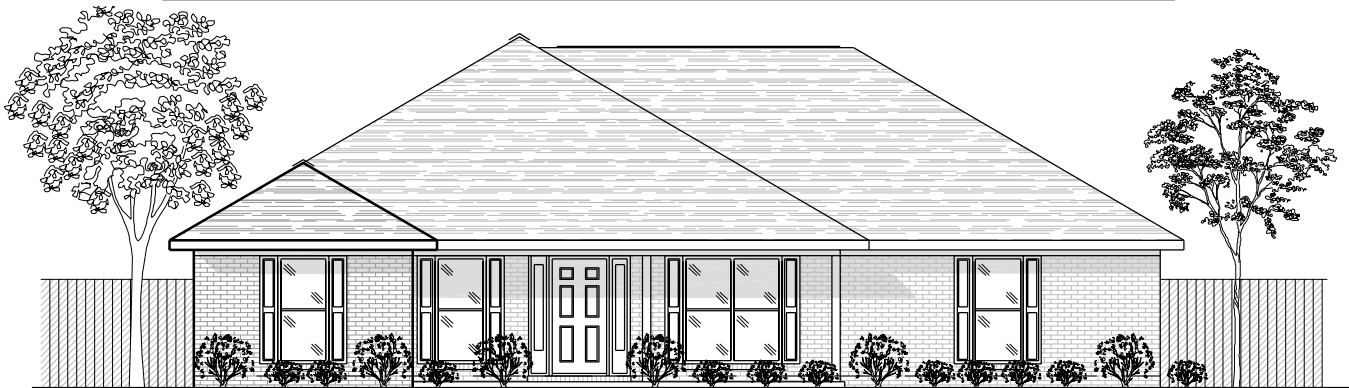

OAKWOOD

1,916 Sq. Ft.

ELEVATION (D)

OPTIONAL
MA. BATH.

FLOOR PLAN

WIDTH - 51'-8"
DEPTH - 41'-6"

NOTE: ALL DIMENSIONS APPROXIMATE

For more information call:
(251) 473-8600 Office
1-800-924-7288 Toll Free
Or visit our website at www.brickhome.net

OAKWOOD

1,916 Sq. Ft.

ELEVATION (A)

ELEVATION (B)

ELEVATION (C)

NOTE: ALL DIMENSIONS APPROXIMATE

For more information call:
(251) 473-8600 Office
1-800-924-7288 Toll Free
Or visit our website at www.brickhome.net

BROCHURE IS AN EXAMPLE NOT AN EXACT REPRESENTATION. ELEVATION AND FEATURES MAY DIFFER.