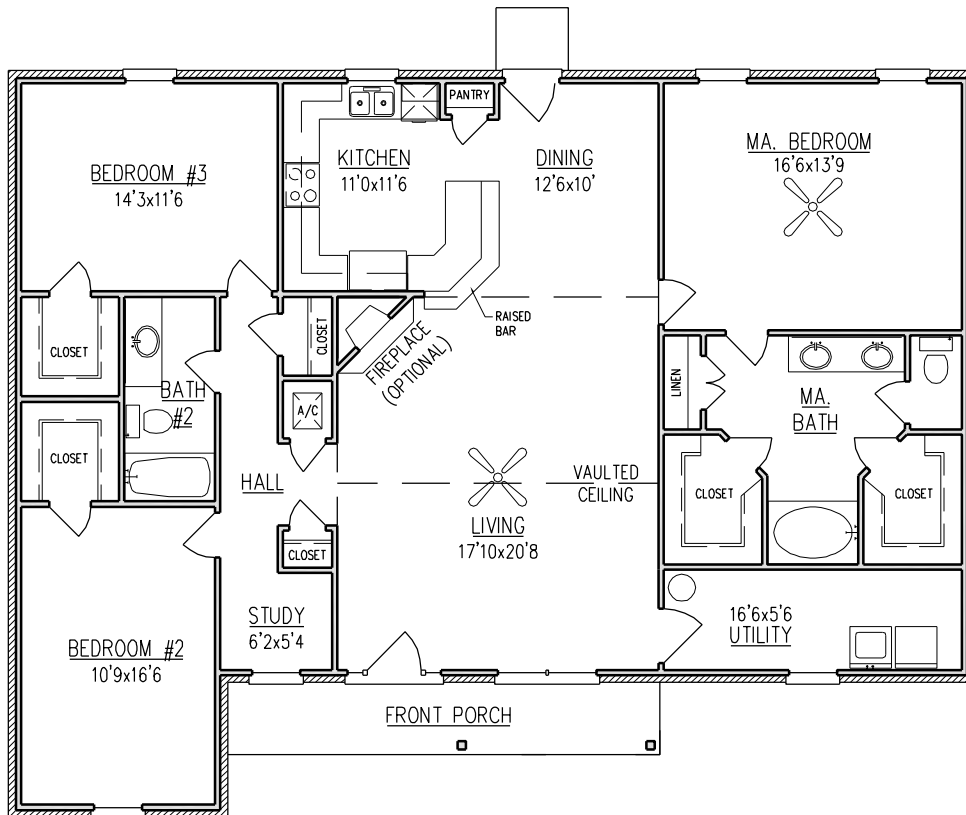

OAKWOOD

1,916 Sq. Ft.

ELEVATION (D)

OPTIONAL
MA. BATH.

FLOOR PLAN

WIDTH - 51'-8"
DEPTH - 41'-6"

NOTE: ALL DIMENSIONS APPROXIMATE

For more information call:
(251) 473-8600 Office
1-800-924-7288 Toll Free
Or visit our website at www.brickhome.net

OAKWOOD

1,916 Sq. Ft.

ELEVATION (A)

ELEVATION (B)

ELEVATION (C)

NOTE: ALL DIMENSIONS APPROXIMATE

For more information call:
(251) 473-8600 Office
1-800-924-7288 Toll Free
Or visit our website at www.brickhome.net

BROCHURE IS AN EXAMPLE NOT AN EXACT REPRESENTATION. ELEVATION AND FEATURES MAY DIFFER.