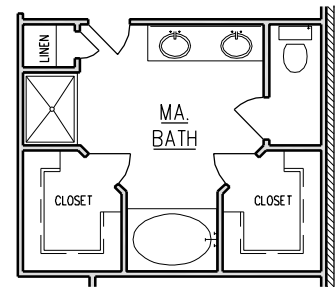

OAKWOOD

1,916 Sq. Ft.

ELEVATION (D)

OPTIONAL
MA. BATH.

FLOOR PLAN

WIDTH - 51'-8"
DEPTH - 41'-6"

NOTE: ALL DIMENSIONS APPROXIMATE

For more information call:
(251) 473-8600 Office
1-800-924-7288 Toll Free
Or visit our website at www.brickhome.net

OAKWOOD

1,916 Sq. Ft.

ELEVATION (A)

ELEVATION (B)

ELEVATION (C)

NOTE: ALL DIMENSIONS APPROXIMATE

For more information call:
(251) 473-8600 Office
1-800-924-7288 Toll Free
Or visit our website at www.brickhome.net