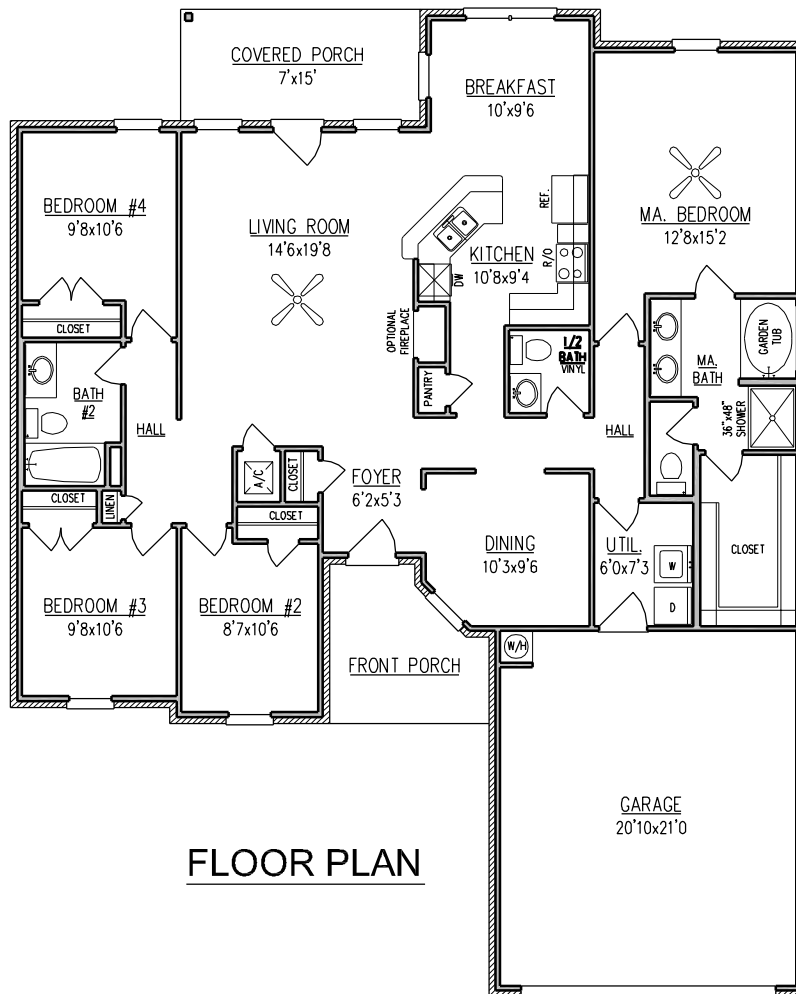

HAMILTON

1,826 Sq. Ft.

ELEVATION (D)

FLOOR PLAN

WIDTH - 50'-0"
DEPTH - 60'-0"

NOTE: ALL DIMENSIONS APPROXIMATE

For more information call:
(251) 473-8600 Office
1-800-924-7288 Toll Free
Or visit our website at www.brickhome.net

HAMILTON

1,826 Sq. Ft.

ELEVATION (A)

ELEVATION (B)

ELEVATION (C)

NOTE: ALL DIMENSIONS APPROXIMATE

EQUAL HOUSING
OPPORTUNITY

For more information call:
(251) 473-8600 Office
1-800-924-7288 Toll Free
Or visit our website at www.brickhome.net