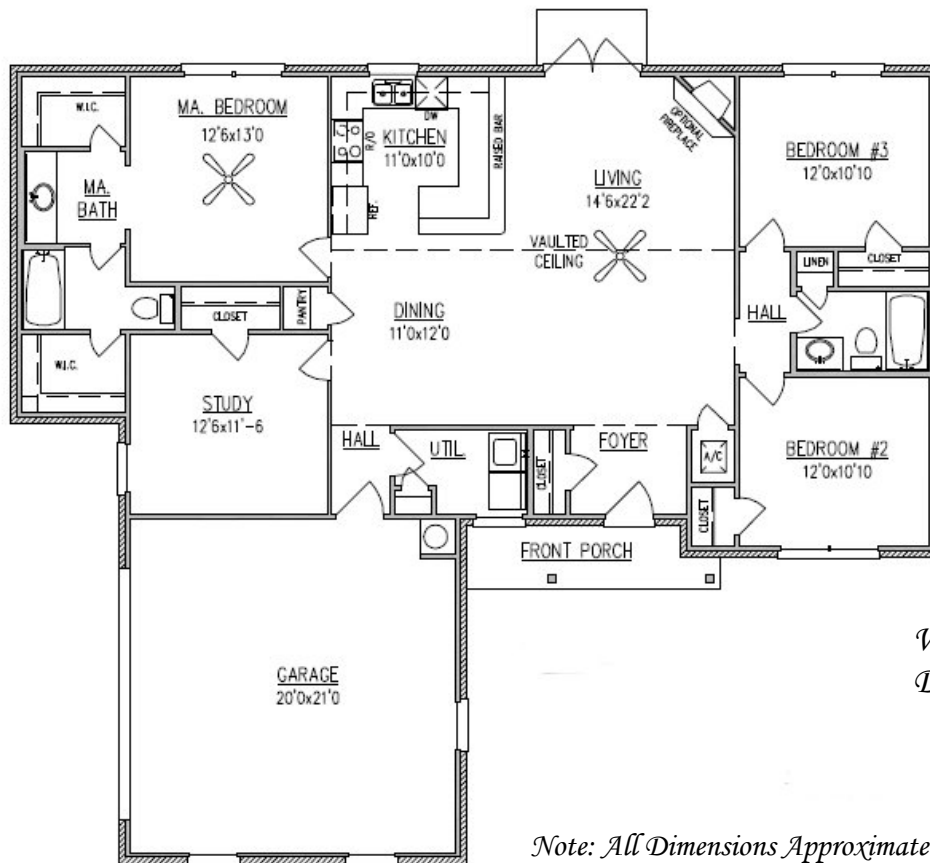

Plantation II 1,700 Sq. Ft.

Width – 58'-10"
Depth – 50'-8"

Executive Series Homes

16478 Hwy 98 West, Foley AL 36535

(251) 943-7097 Office (251) 943-7096 Fax

1-800-924-7288 Toll Free or visit our website at www.brickhome.net