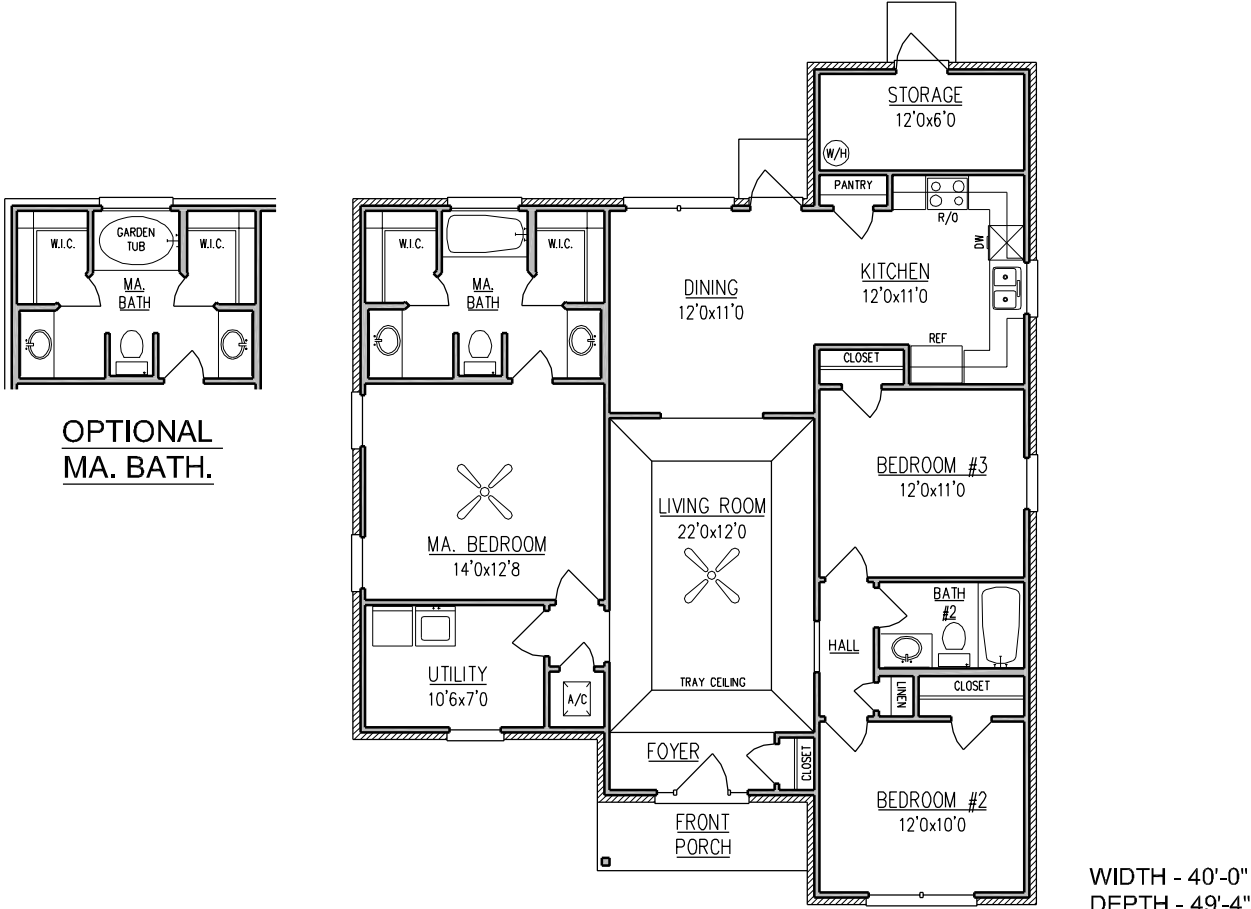

HEATHERBROOK (NG)

1,400 Sq. Ft.

ELEVATION (D)

OPTIONAL
MA. BATH.

FLOOR PLAN

NOTE: ALL DIMENSIONS APPROXIMATE

For more information call:
 (251) 473-8600 Office
 1-800-924-7288 Toll Free
 Or visit our website at www.brickhome.net

HEATHERBROOK (NG)

1,400 Sq. Ft.

ELEVATION (A)

ELEVATION (B)

ELEVATION (C)

NOTE: ALL DIMENSIONS APPROXIMATE

For more information call:
(251) 473-8600 Office
1-800-924-7288 Toll Free
Or visit our website at www.brickhome.net