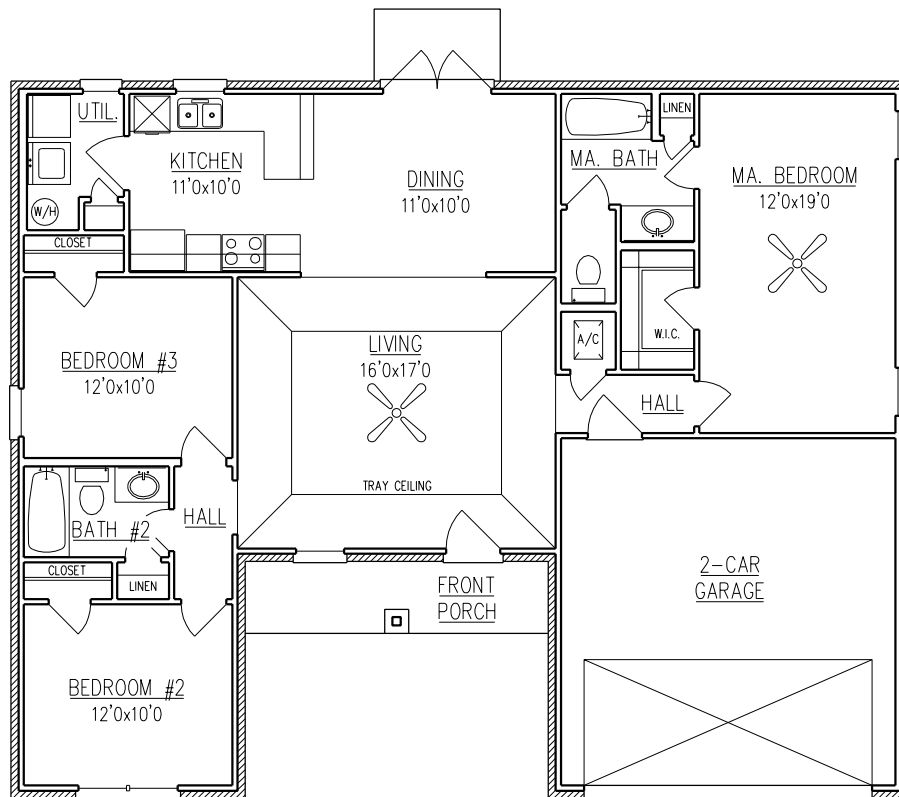

PINERIDGE

1,369 Sq. Ft.

ELEVATION

FLOOR PLAN

WIDTH - 50'-00"
DEPTH - 39'-10"

NOTE: ALL DIMENSIONS APPROXIMATE

Mobile Office (251) 473-8600 Fax (251) 473-8797
2936 McVay Drive North
Mobile, AL 36606 www.BrickHome.net
Foley Office (251) 943-7097 Fax (251) 943-7096
16478 Highway 98 West
Foley, AL 36535 Toll Free 1-800-924-7288

BROCHURE IS AN EXAMPLE NOT AN EXACT REPRESENTATION. ELEVATION AND FEATURES MAY DIFFER.