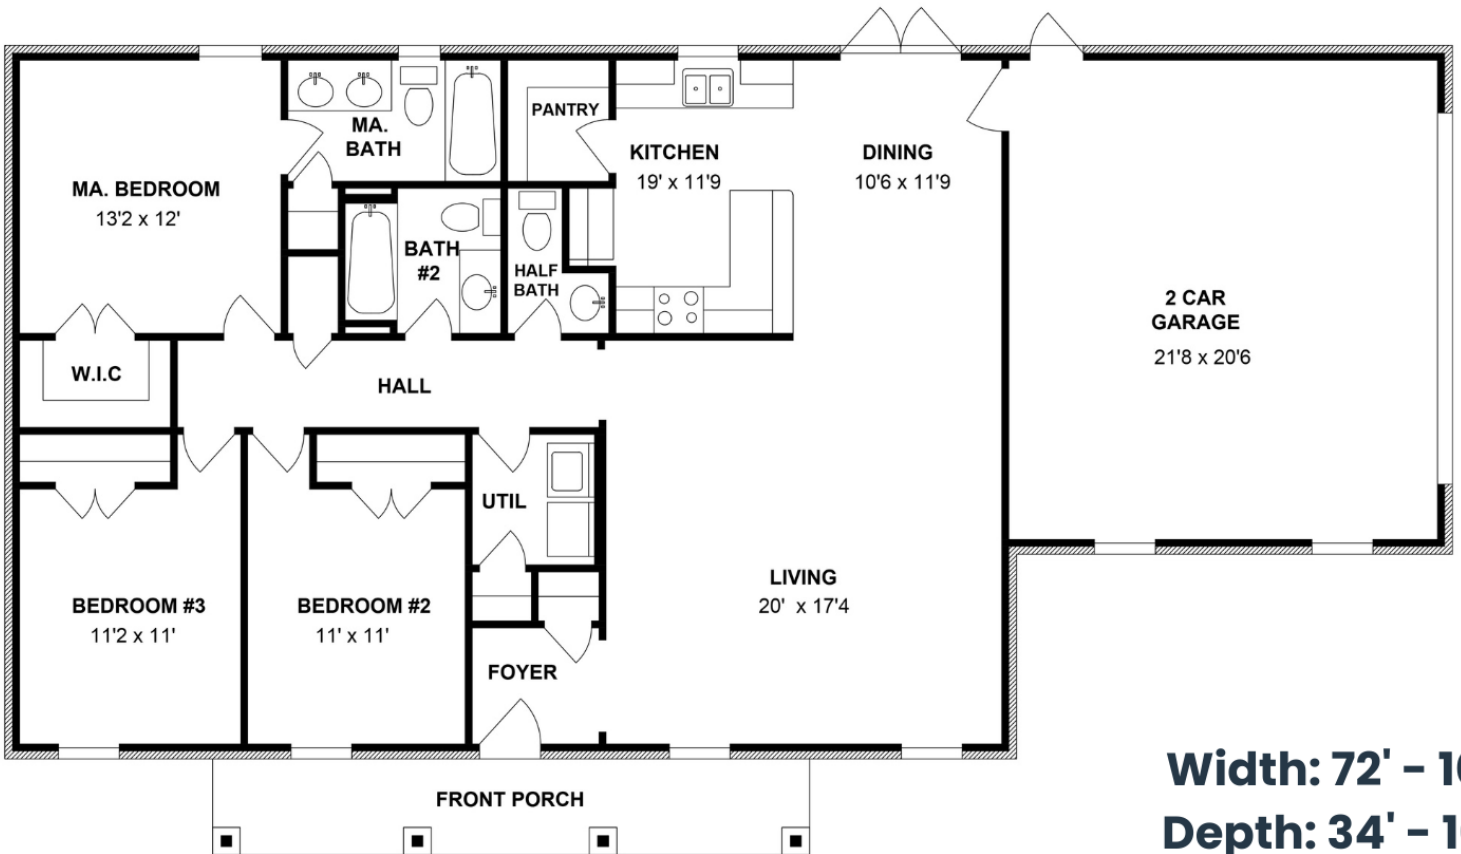

Wexford
1,557 SQ. FT.

3 BED
2.5 BATH

Width: 72' - 10"
Depth: 34' - 10"

This brochure is for illustrative purposes only, and may reflect upgrade options available for additional cost.

Floor Plans, specifications, features, and dimensions are approximate and are subject to change without notice.