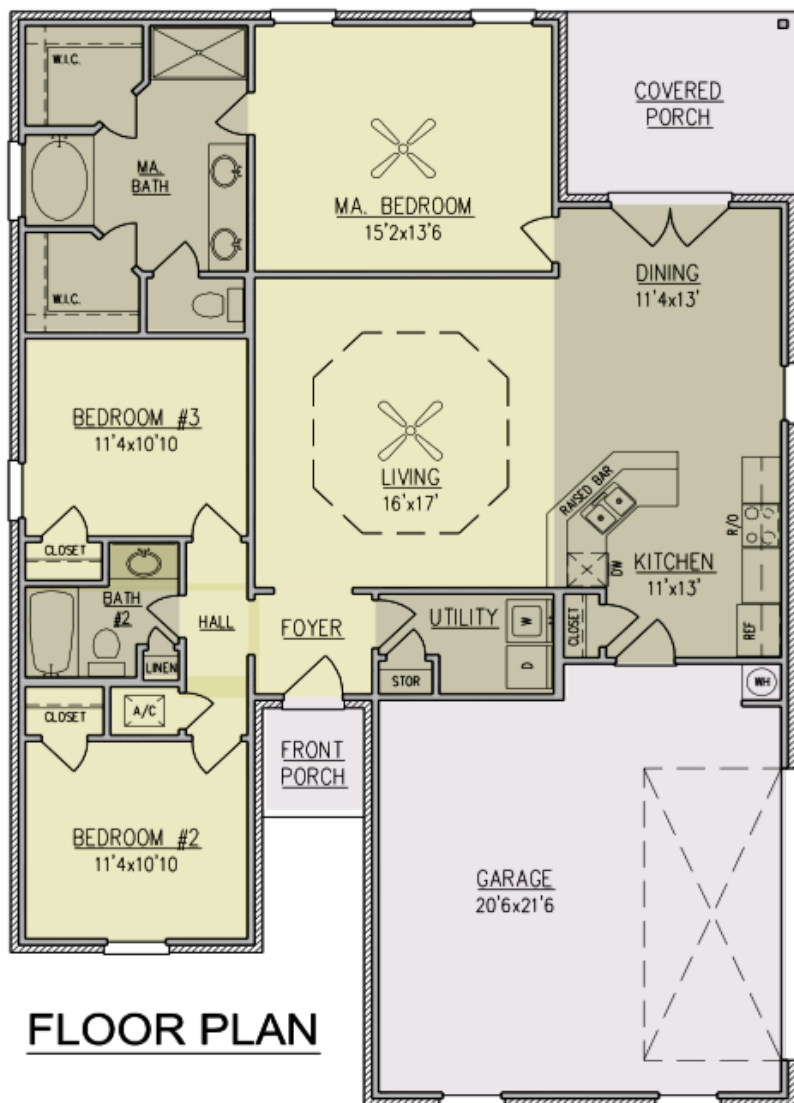

Burlington

FLOOR PLAN

Home Features

Sq. Ft.:	1,558
Bedrooms:	3
Bathrooms:	2
Width:	40'-0"
Depth:	60'-0"

BENCHMARK
HOMES GROUP