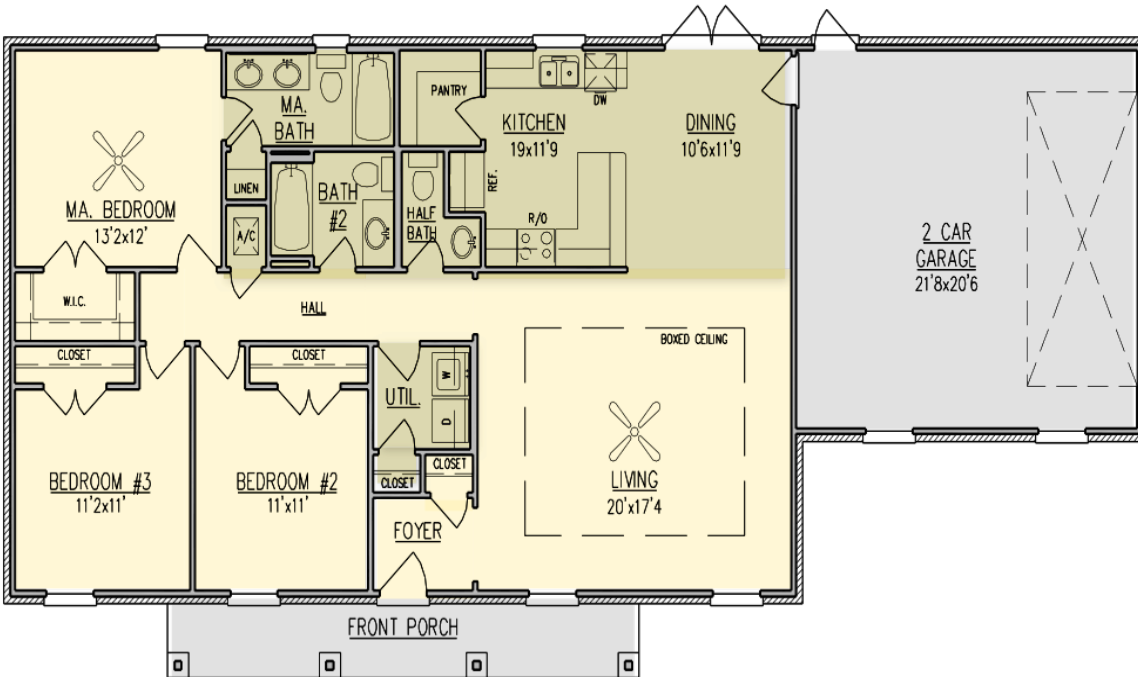

Wexford

Home Features

Sq. Ft.:	1,557
Bedrooms:	3
Bathrooms:	2
Width:	72'-10"
Depth:	34'-10"

BENCHMARK
HOMES GROUP