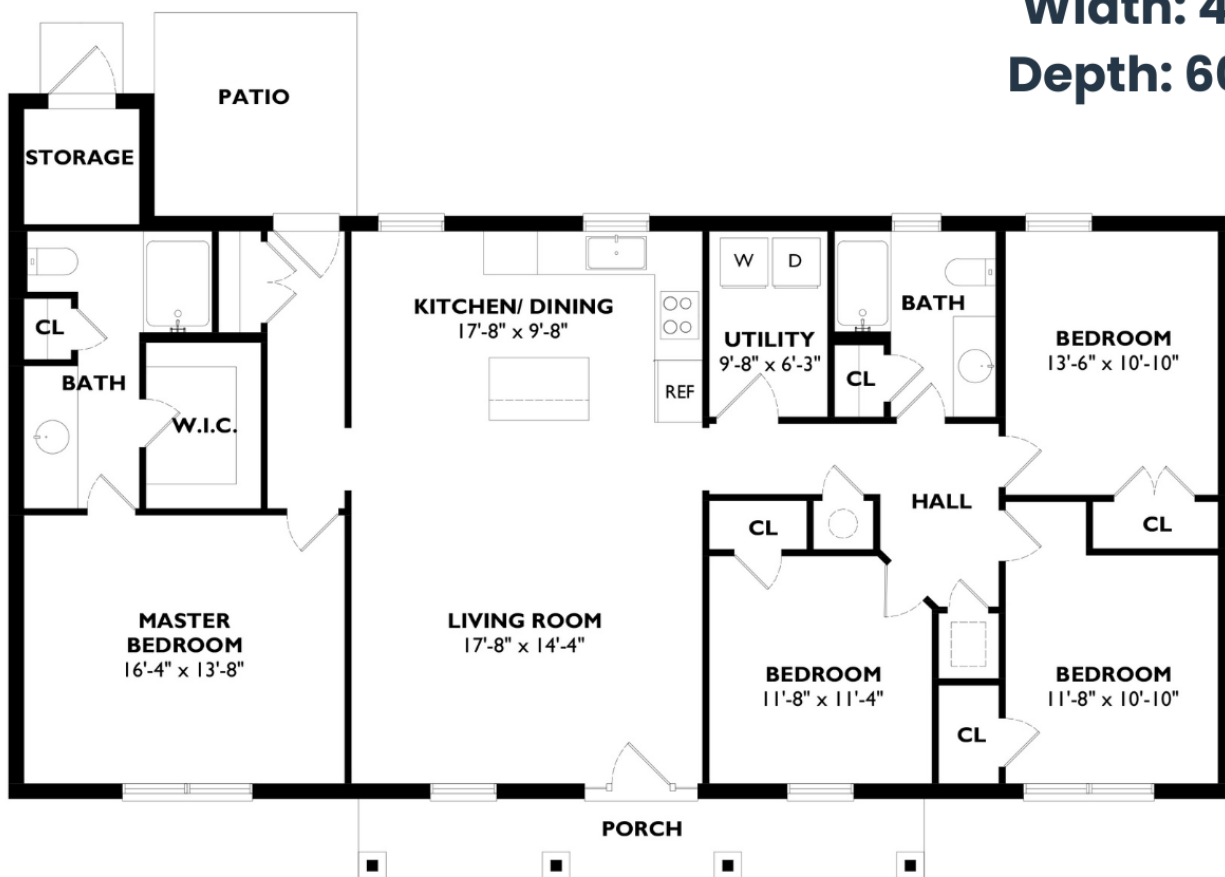

Roosevelt

1,735 SQ. FT.

4 BED
2 BATH

Width: 46' - 0"
Depth: 60' - 10"

This brochure is for illustrative purposes only, and may reflect upgrade options available for additional cost.

Floor Plans, specifications, features, and dimensions are approximate and are subject to change without notice.