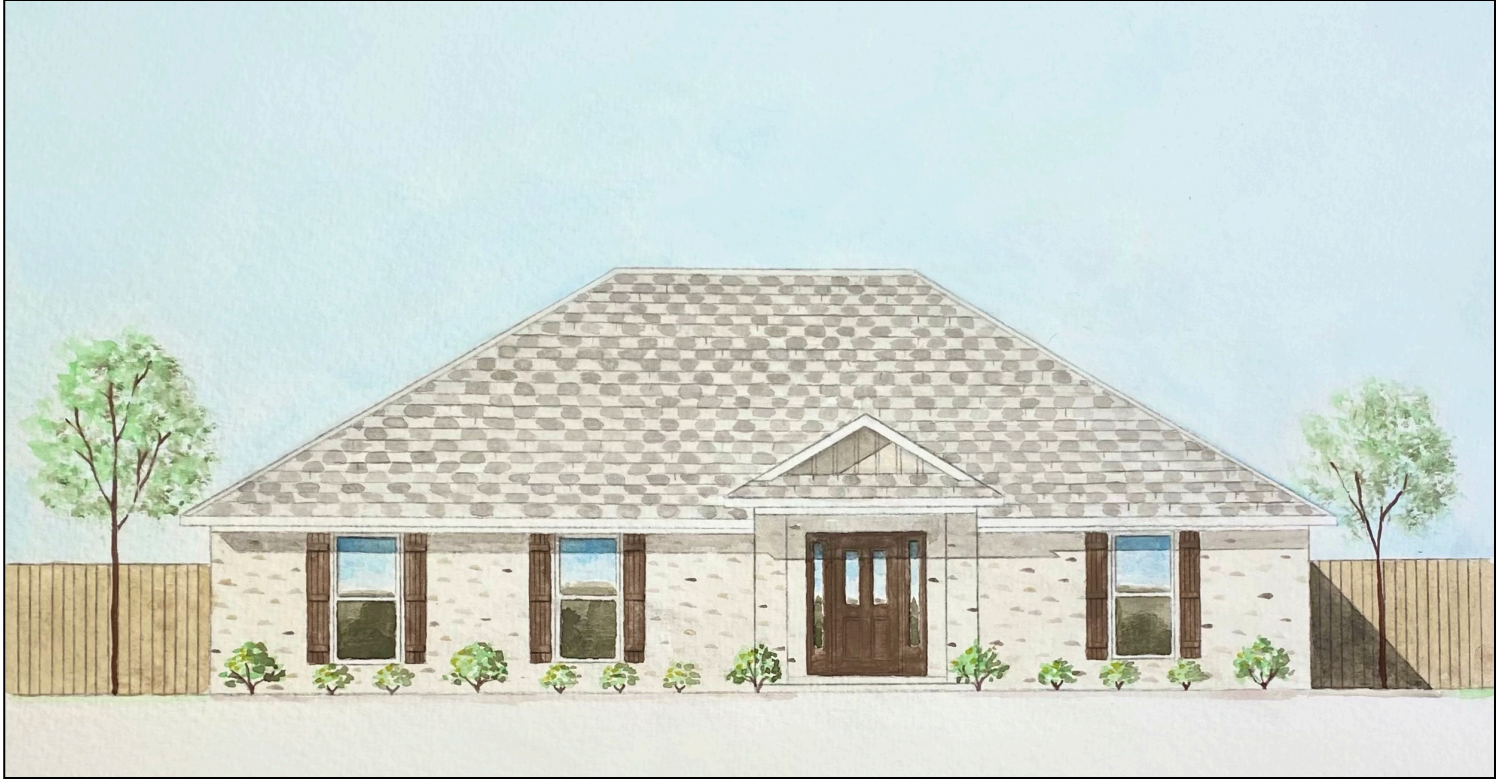

Madison

FLOOR PLAN

**OPTIONAL
MA. BATH.**

WIDTH - 50'-10"
DEPTH - 43'-2"

Home Features

Sq. Ft.:	1,859
Bedrooms:	4
Bathrooms:	3
Width:	50'-10"
Depth:	43'-2"

BENCHMARK
HOMES GROUP