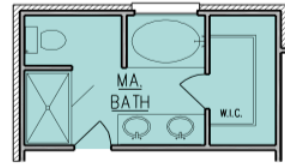

Madison

FLOOR PLAN

**OPTIONAL
MA. BATH.**

WIDTH - 50'-10"
DEPTH - 43'-2"

Home Features

Sq. Ft.:	1,859
Bedrooms:	4
Bathrooms:	3
Width:	50'-10"
Depth:	43'-2"

BENCHMARK
HOMES GROUP