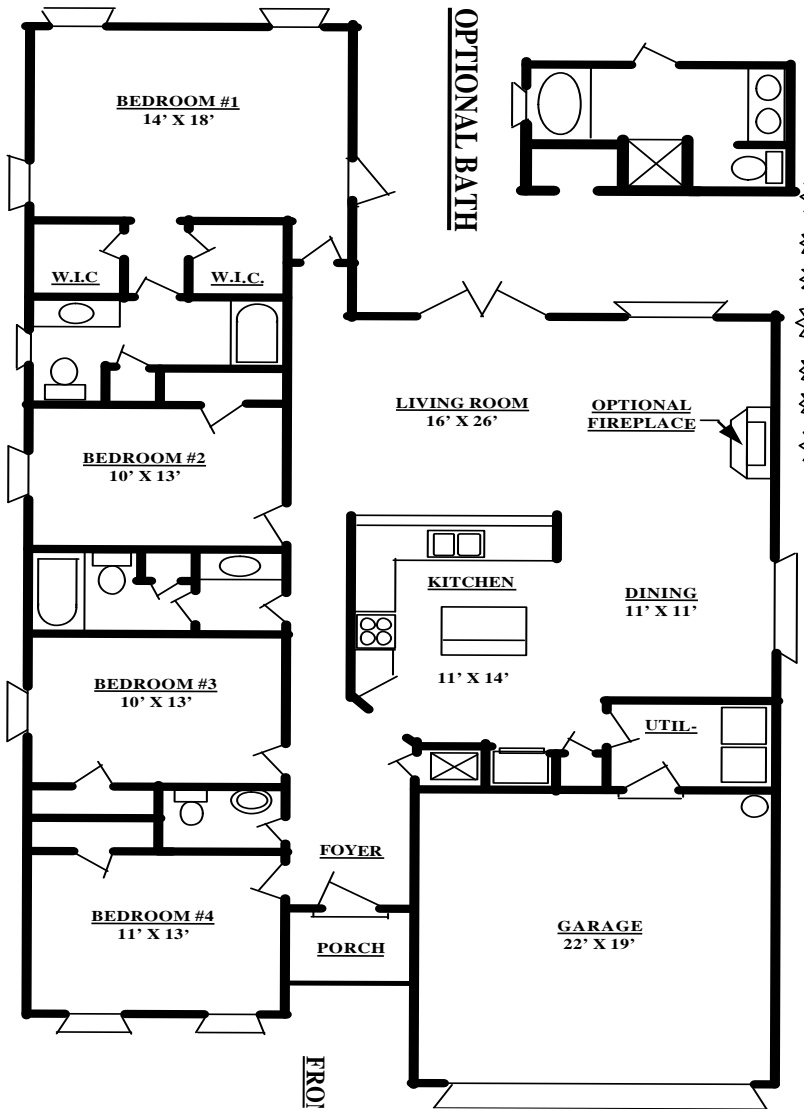

Hampton II

Home Features

Sq. Ft.:	2,009
Bedrooms:	4
Bathrooms:	2.5
Width:	39'-6"
Depth:	74'-0"

BENCHMARK
HOMES GROUP