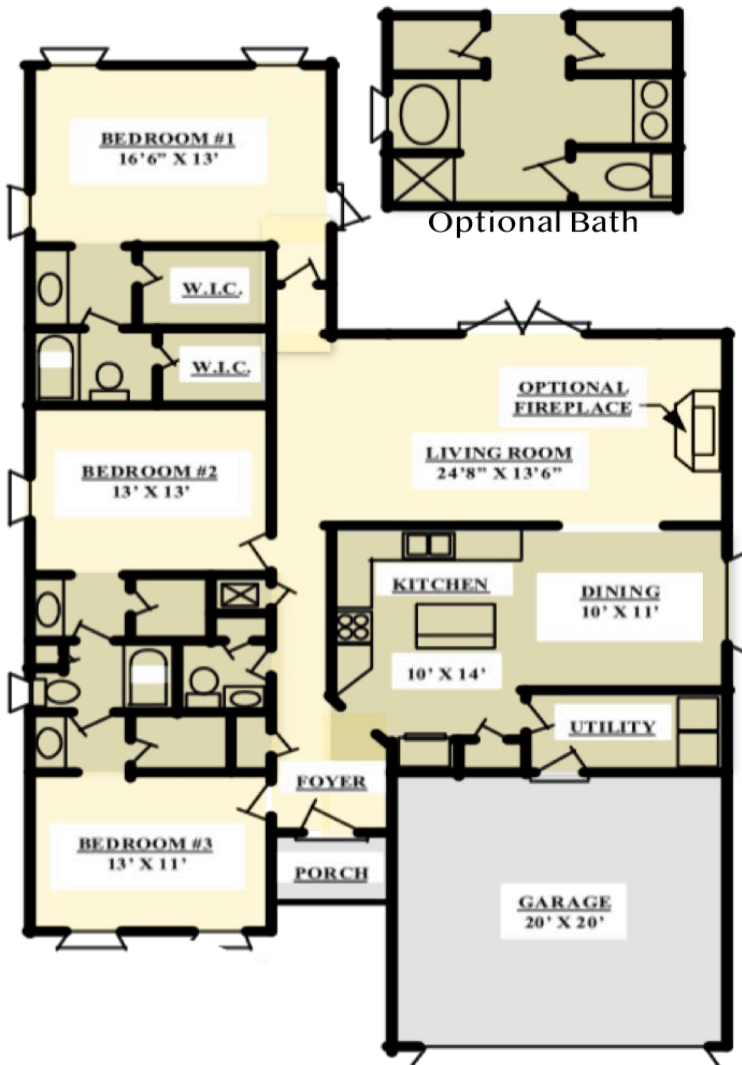

Hampton

Home Features

Sq. Ft.:	1,862
Bedrooms:	3
Bathrooms:	2
Width:	39'-6"
Depth:	74'-0"

BENCHMARK
HOMES GROUP